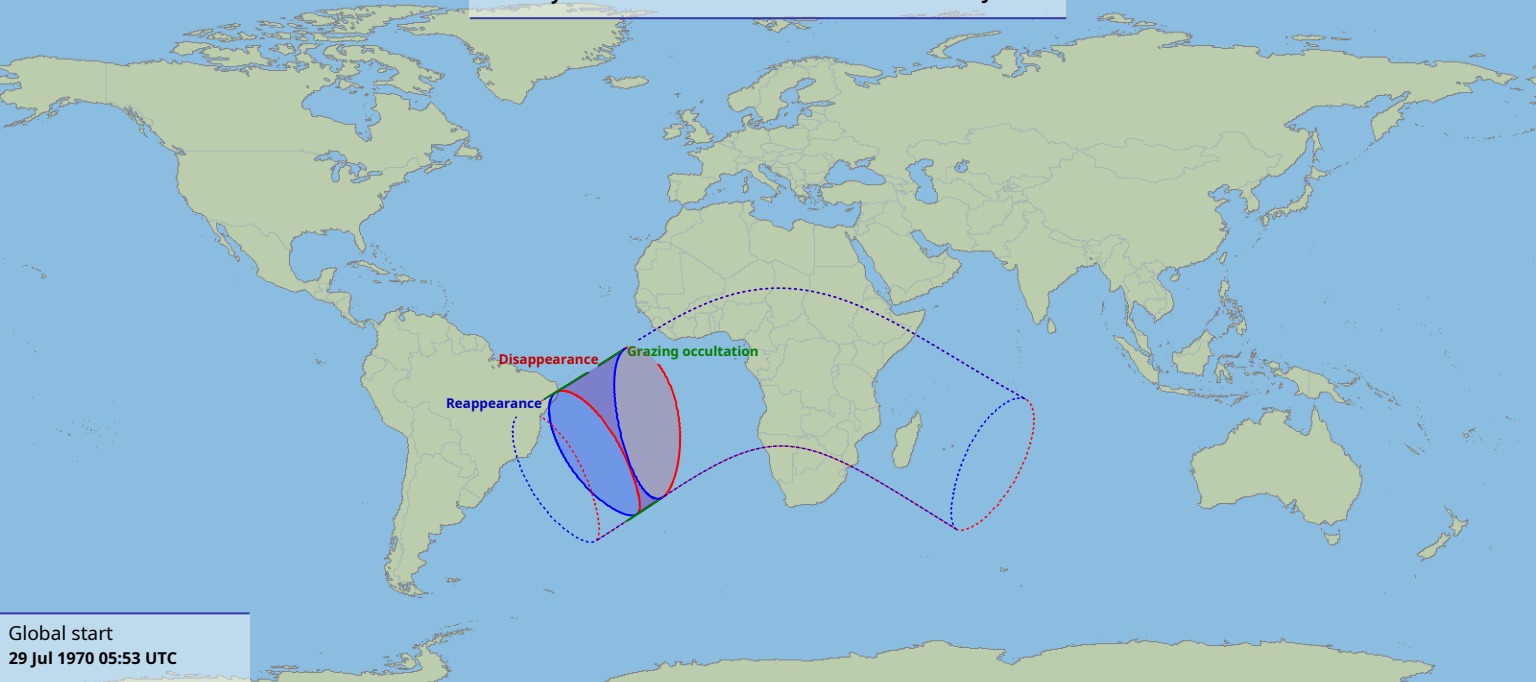

Visibility of the lunar occultation of Beta Tauri on 29 Jul 1970

Global start
29 Jul 1970 05:53 UTC

Global end
29 Jul 1970 10:04 UTC