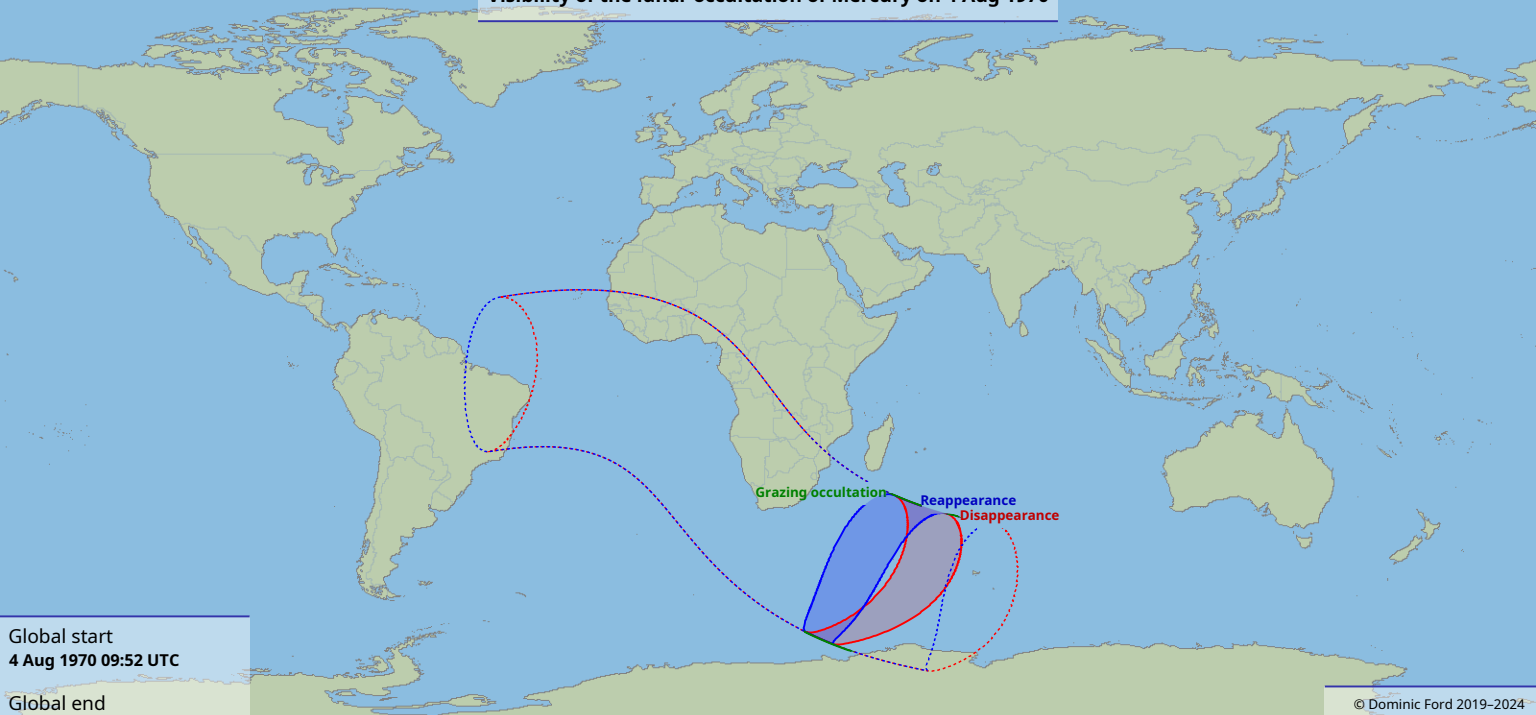

Visibility of the lunar occultation of Mercury on 4 Aug 1970

Grazing occultation
Reappearance
Disappearance

Global start
4 Aug 1970 09:52 UTC

Global end
4 Aug 1970 14:45 UTC