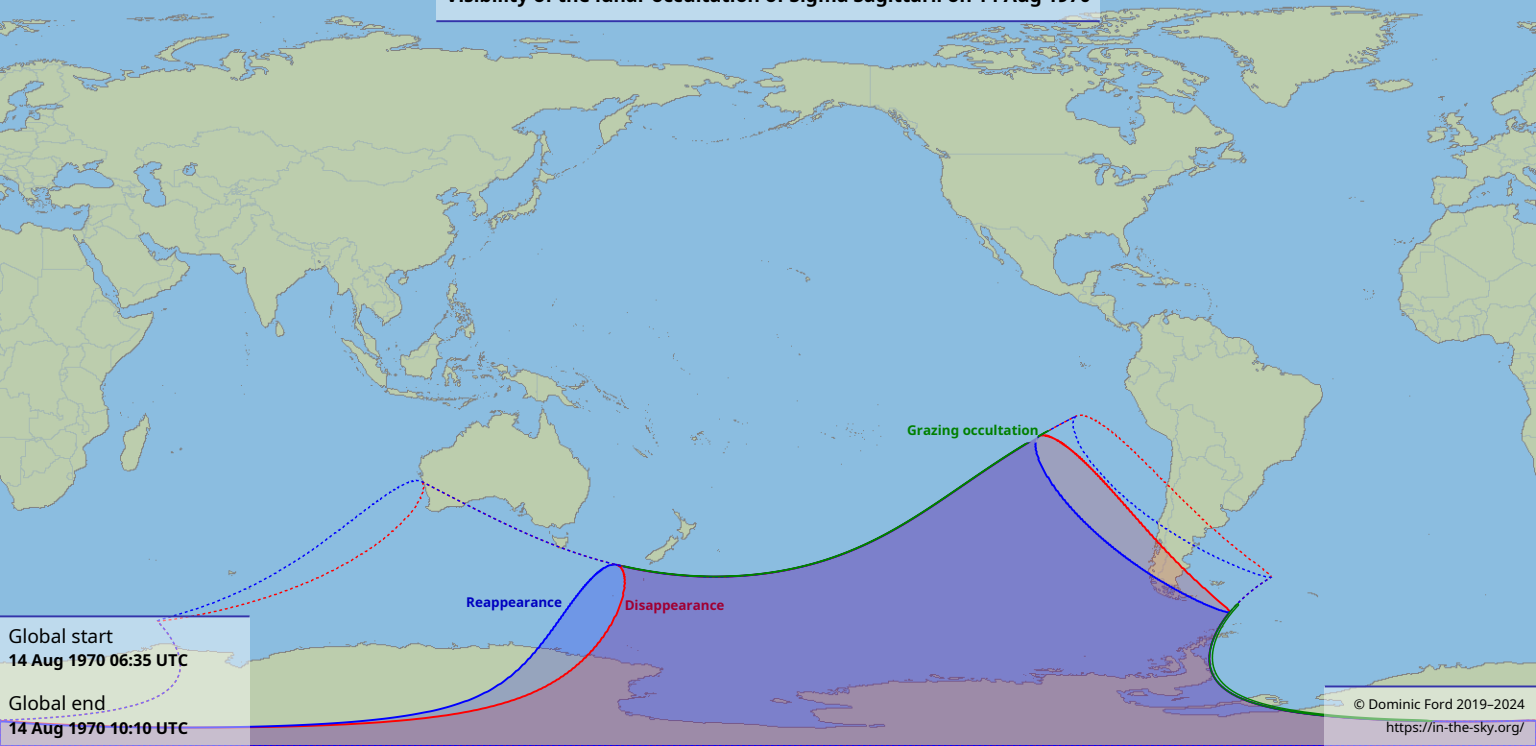

Visibility of the lunar occultation of Sigma Sagittarii on 14 Aug 1970

Grazing occultation

Reappearance

Disappearance

Global start
14 Aug 1970 06:35 UTC

Global end
14 Aug 1970 10:10 UTC

© Dominic Ford 2019–2024