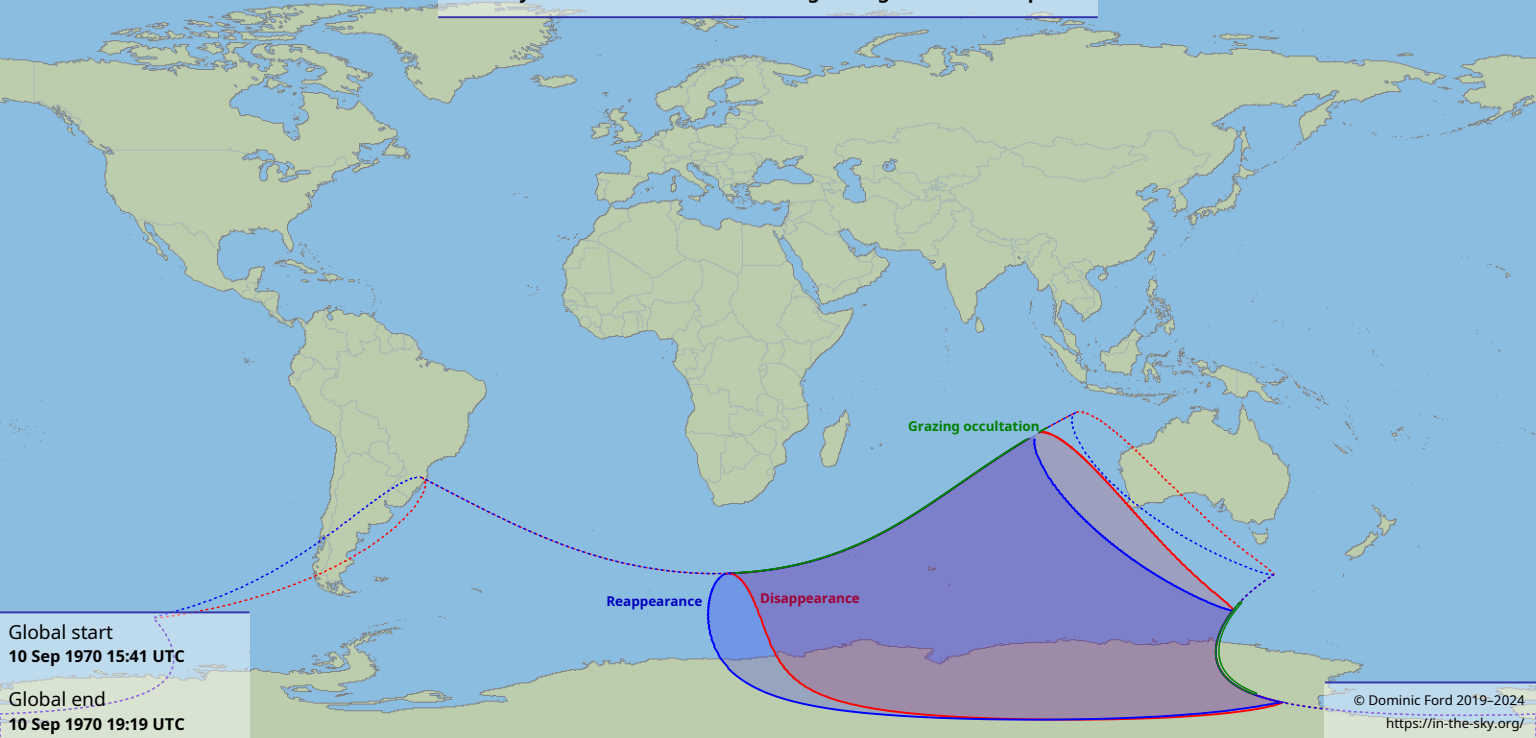

Visibility of the lunar occultation of Sigma Sagittarii on 10 Sep 1970

Global start
10 Sep 1970 15:41 UTC

Global end
10 Sep 1970 19:19 UTC