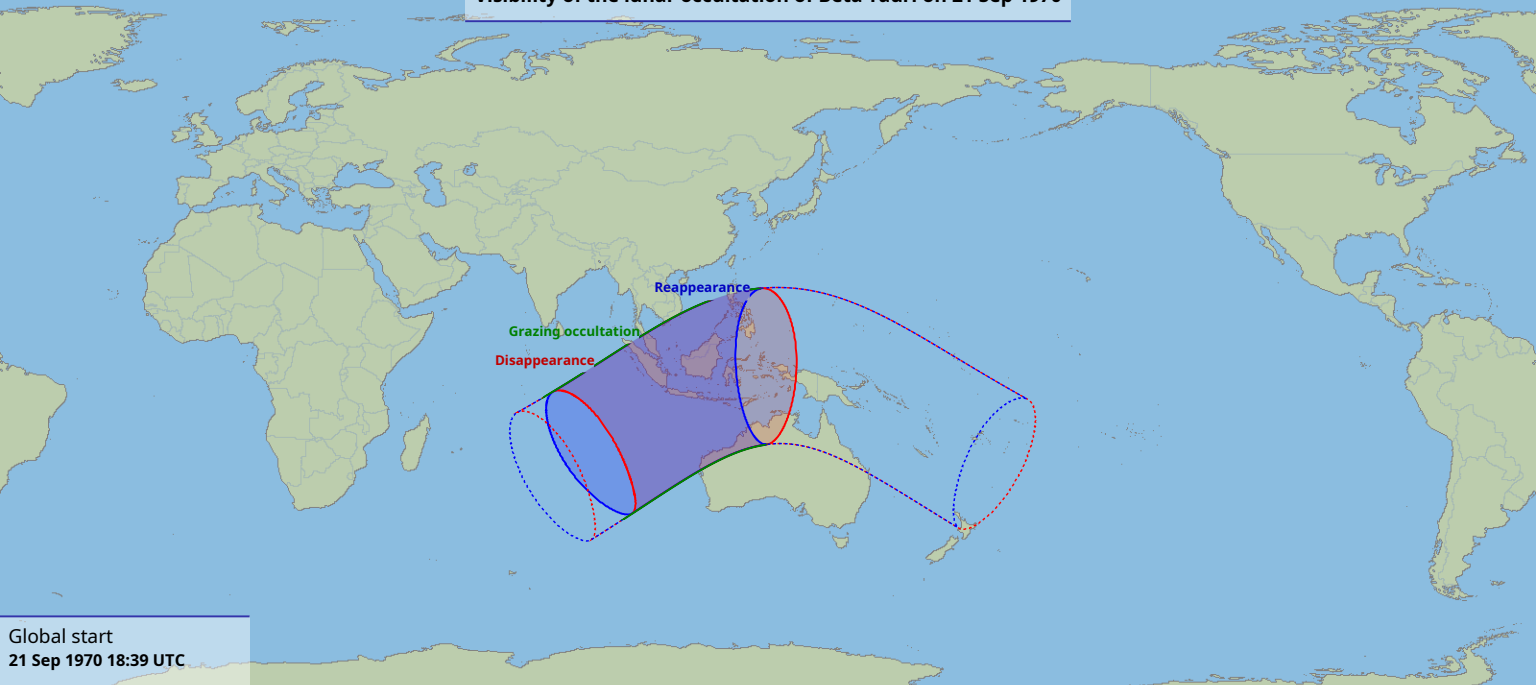

# Visibility of the lunar occultation of Beta Tauri on 21 Sep 1970

Global start  
21 Sep 1970 18:39 UTC

Global end  
21 Sep 1970 22:49 UTC