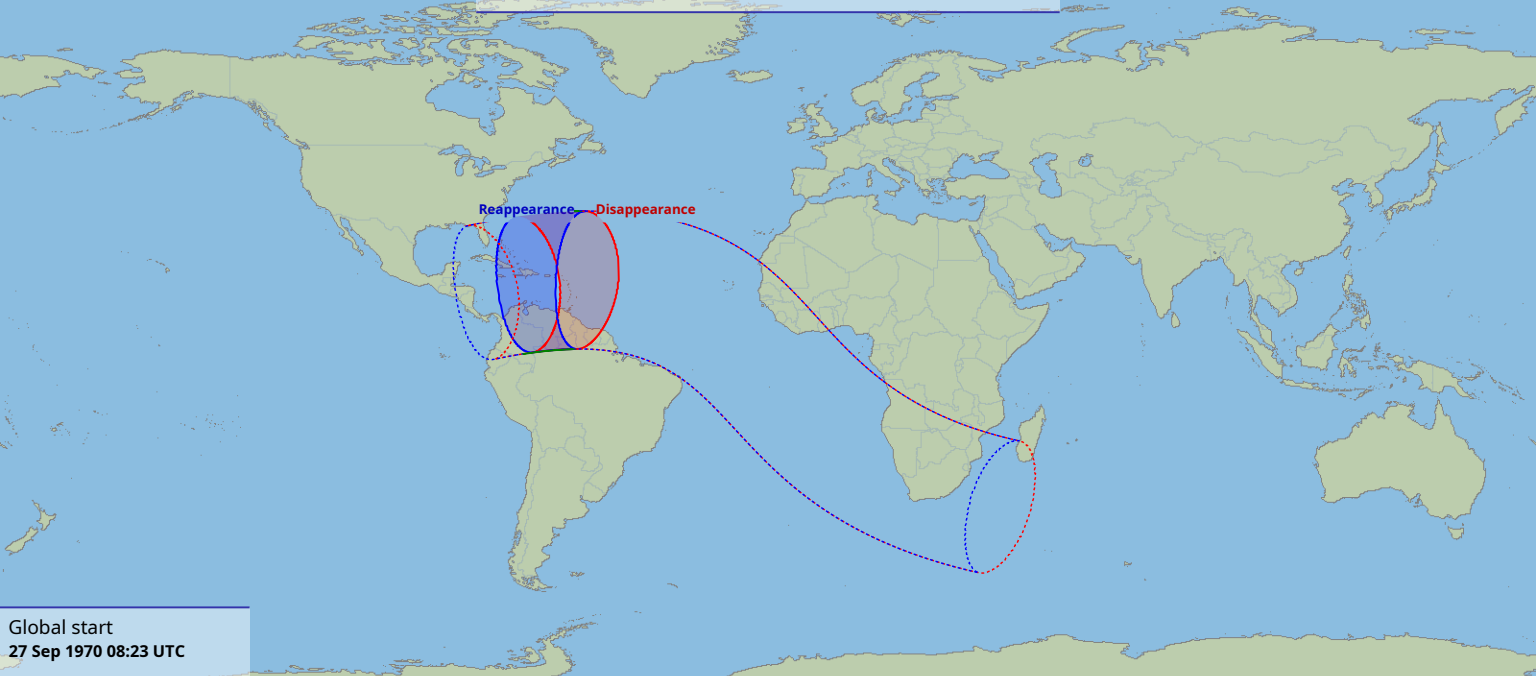

Visibility of the lunar occultation of Regulus on 27 Sep 1970

Global start
27 Sep 1970 08:23 UTC

Global end
27 Sep 1970 12:58 UTC