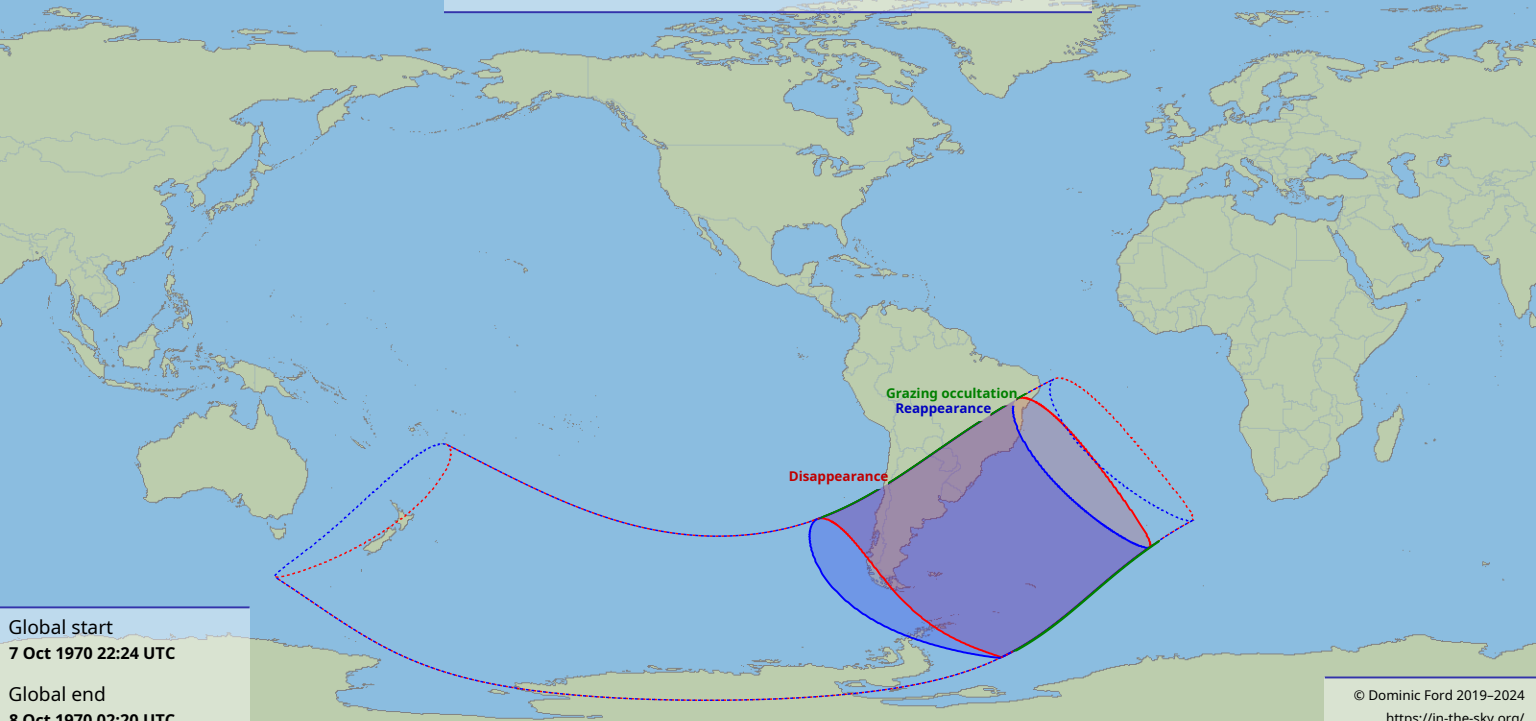

Visibility of the lunar occultation of Sigma Sagittarii on 8 Oct 1970

Global start
7 Oct 1970 22:24 UTC

Global end
8 Oct 1970 02:20 UTC