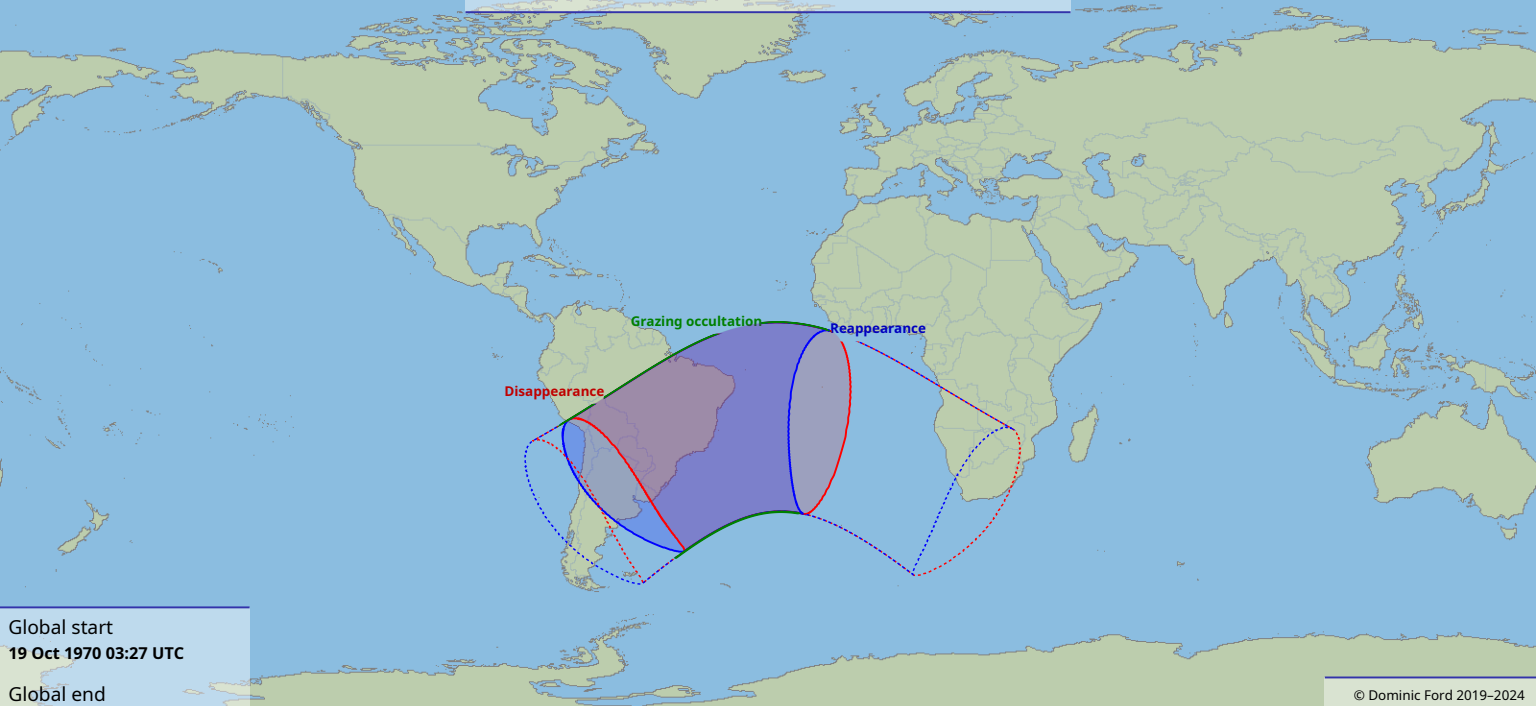

Visibility of the lunar occultation of Beta Tauri on 19 Oct 1970

Global start
19 Oct 1970 03:27 UTC

Global end
19 Oct 1970 07:17 UTC