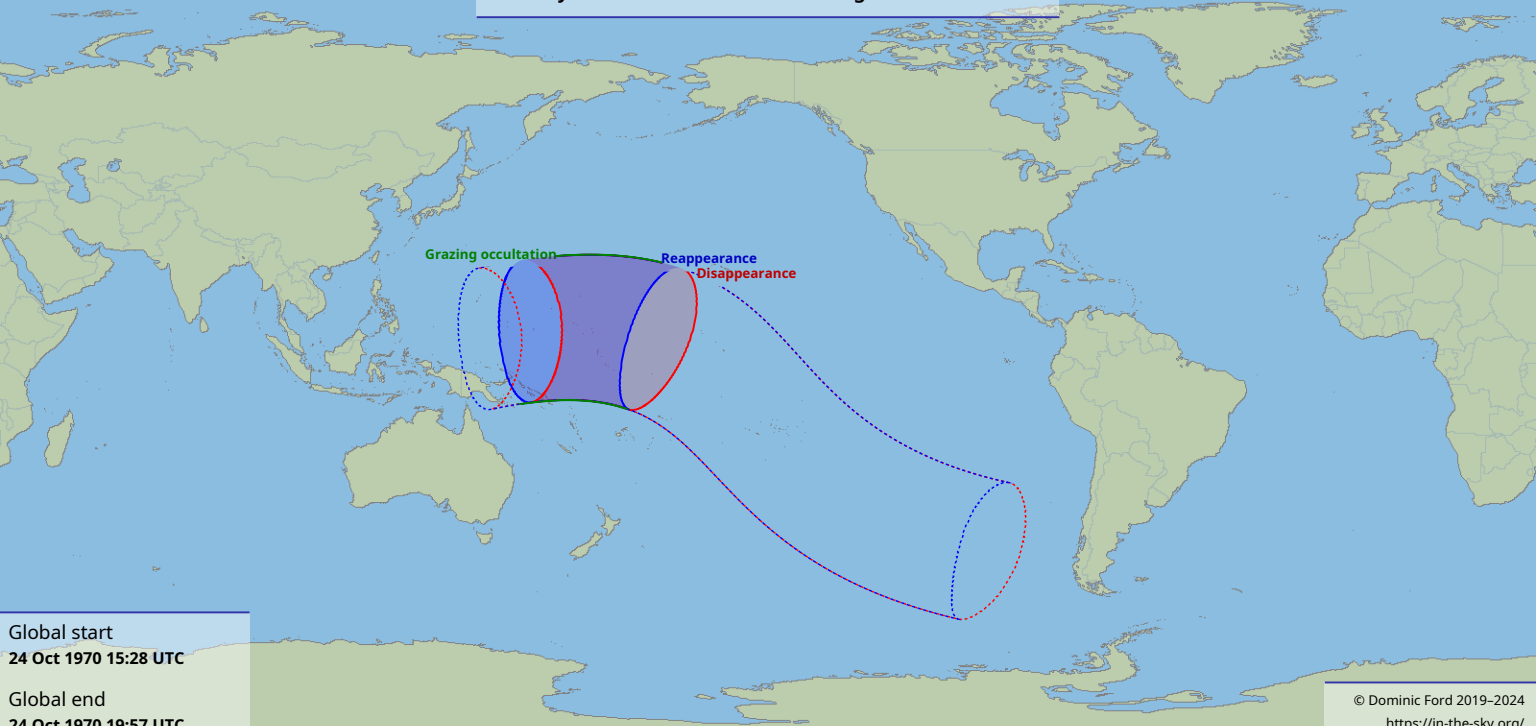

Visibility of the lunar occultation of Regulus on 24 Oct 1970

Global start
24 Oct 1970 15:28 UTC

Global end
24 Oct 1970 19:57 UTC