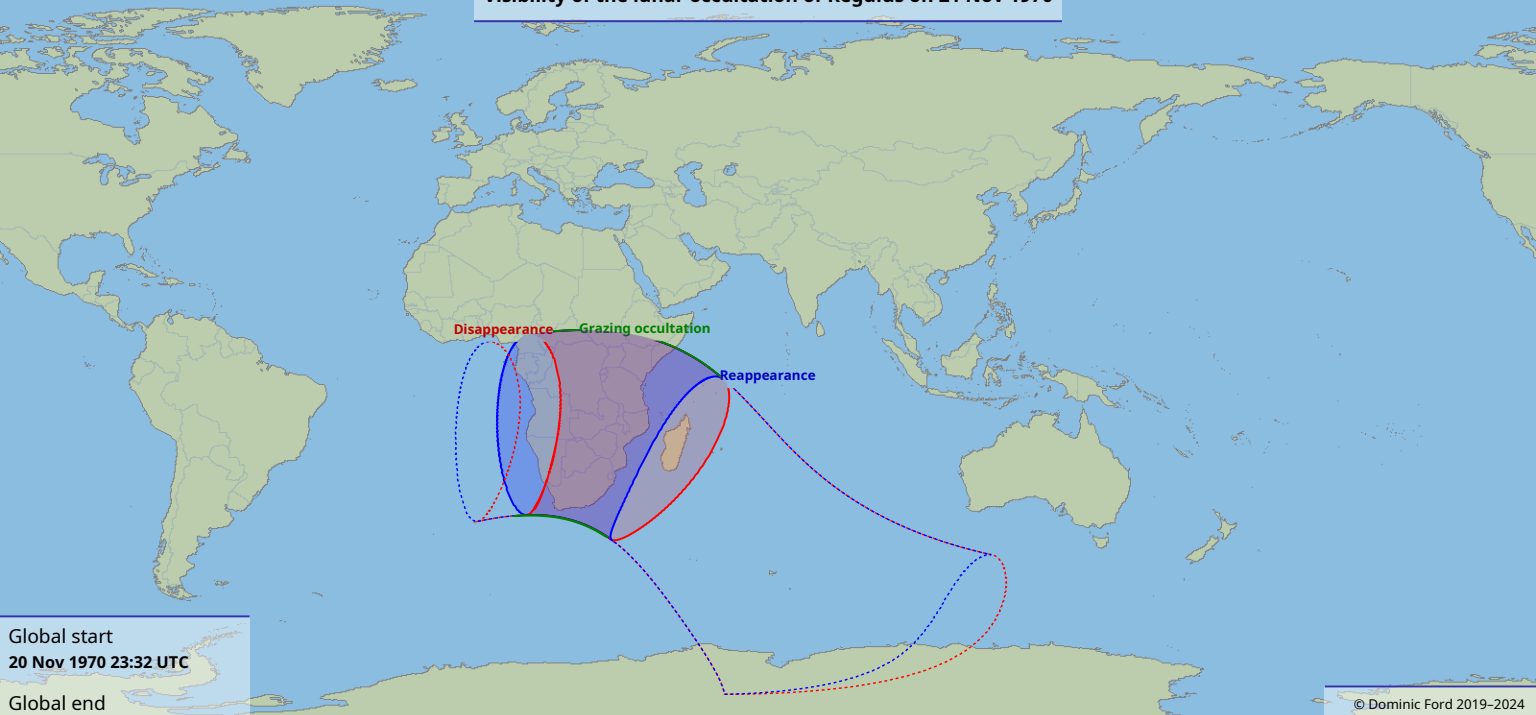

Visibility of the lunar occultation of Regulus on 21 Nov 1970

Global start
20 Nov 1970 23:32 UTC

Global end
21 Nov 1970 03:34 UTC