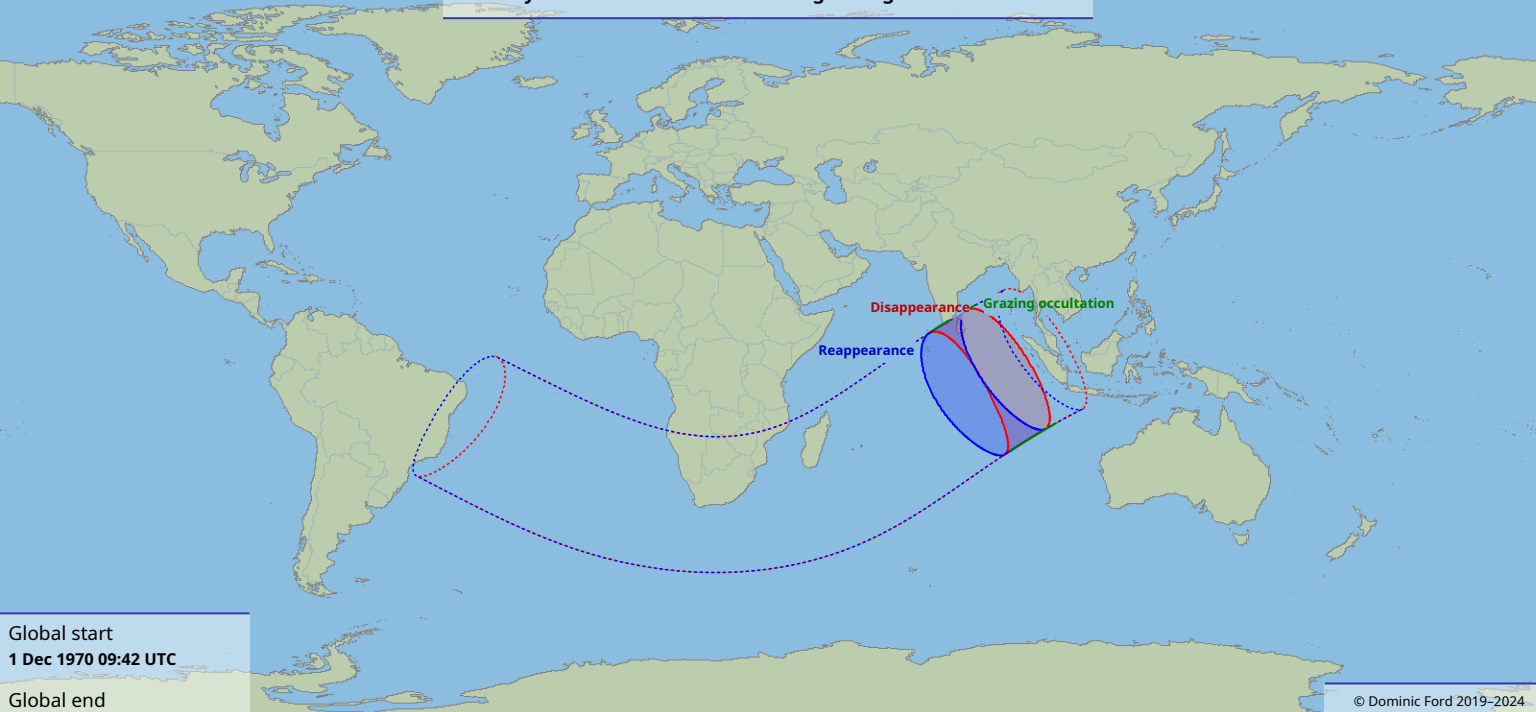

Visibility of the lunar occultation of Sigma Sagittarii on 1 Dec 1970

Global start
1 Dec 1970 09:42 UTC

Global end
1 Dec 1970 13:57 UTC