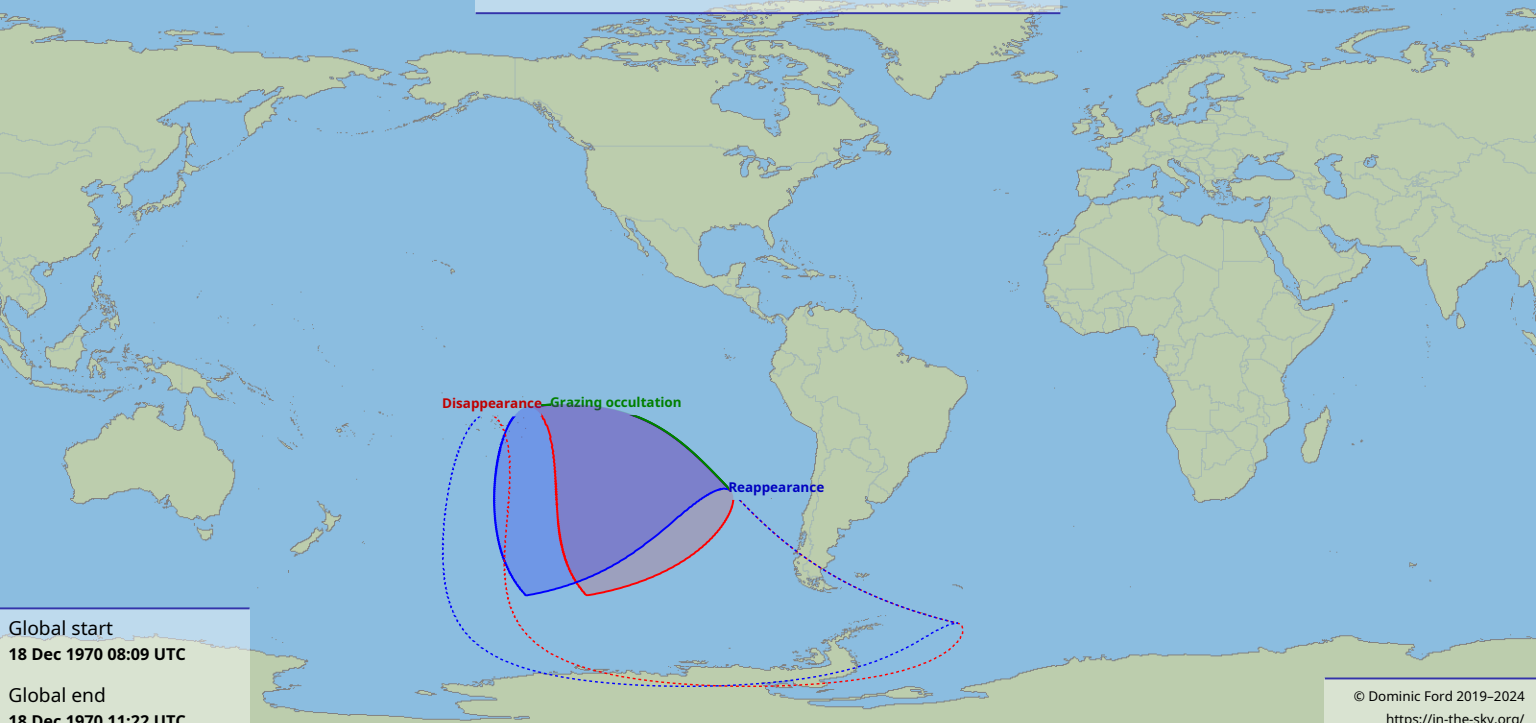

Visibility of the lunar occultation of Regulus on 18 Dec 1970

Disappearance Grazing occultation
Reappearance

Global start
18 Dec 1970 08:09 UTC

Global end
18 Dec 1970 11:22 UTC