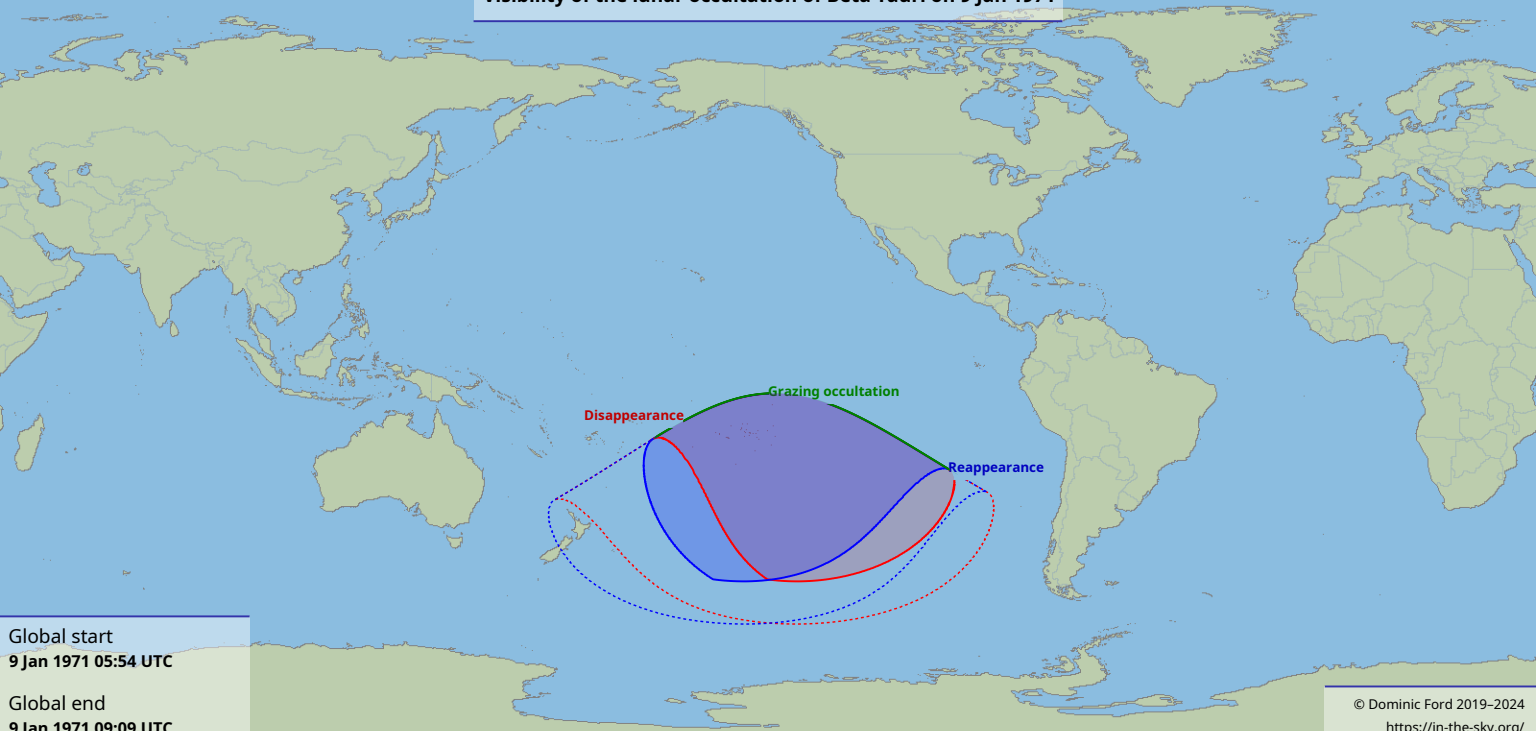

Visibility of the lunar occultation of Beta Tauri on 9 Jan 1971

Global start
9 Jan 1971 05:54 UTC

Global end
9 Jan 1971 09:09 UTC