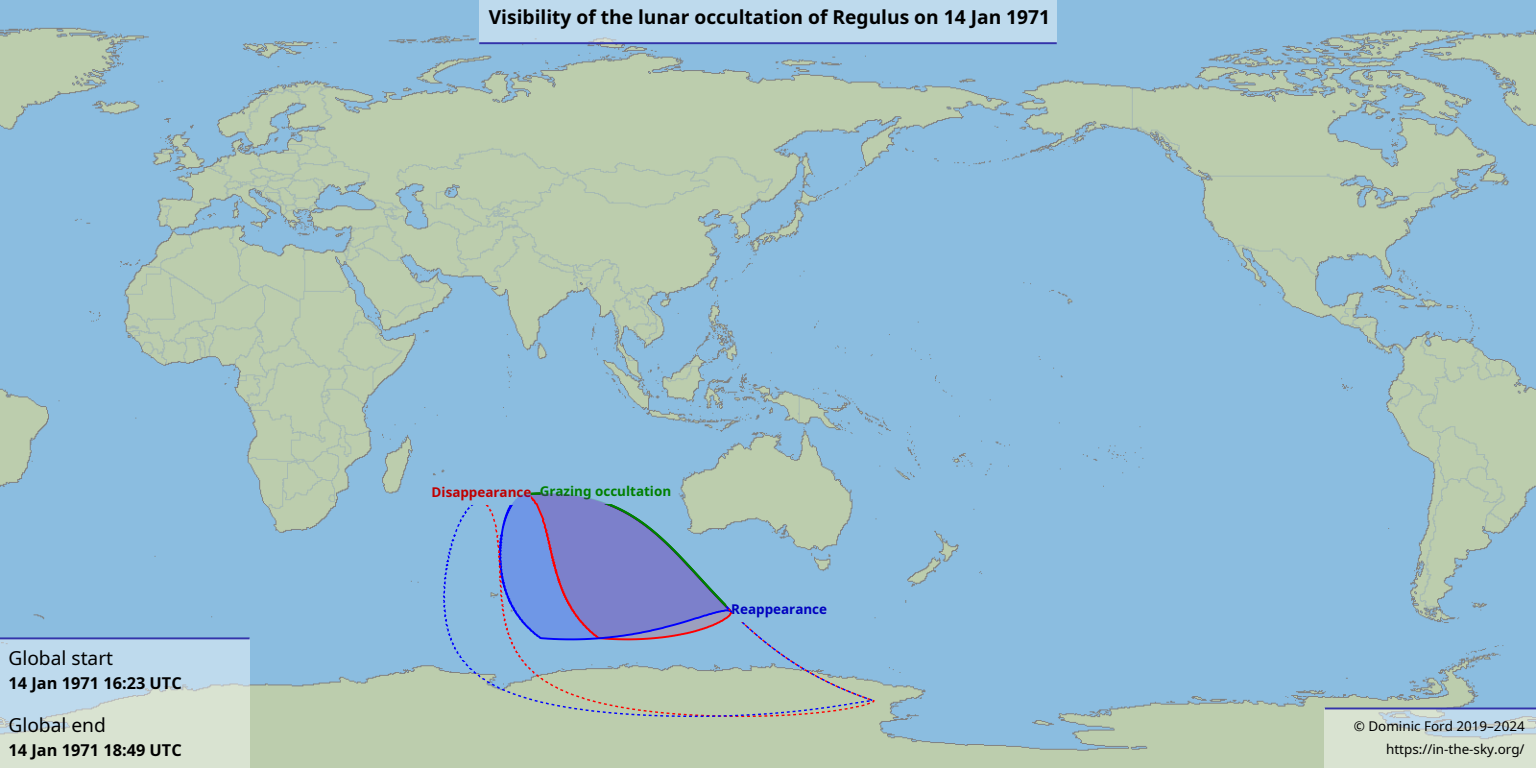

Visibility of the lunar occultation of Regulus on 14 Jan 1971

Global start
14 Jan 1971 16:23 UTC

Global end
14 Jan 1971 18:49 UTC