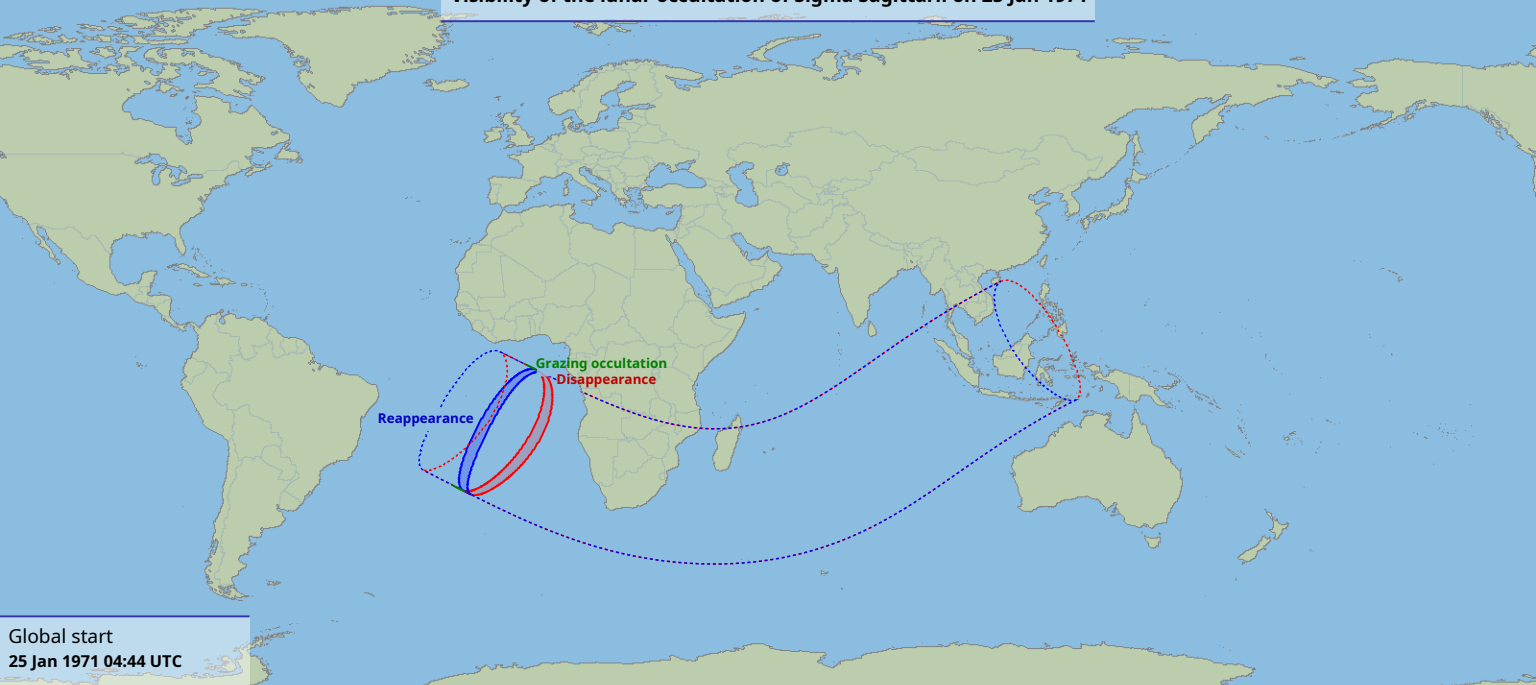

# Visibility of the lunar occultation of Sigma Sagittarii on 25 Jan 1971

Global start  
25 Jan 1971 04:44 UTC

Global end  
25 Jan 1971 08:57 UTC