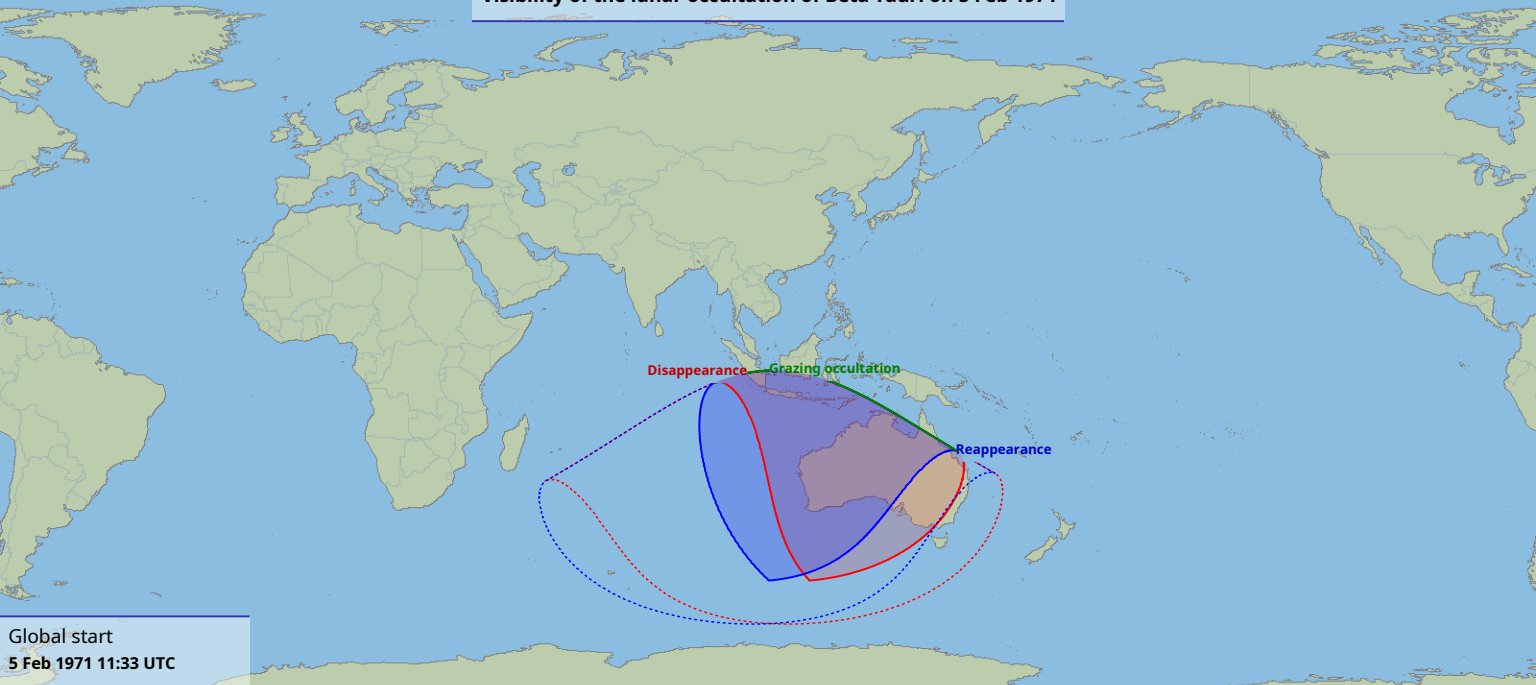

Visibility of the lunar occultation of Beta Tauri on 5 Feb 1971

Global start
5 Feb 1971 11:33 UTC

Global end
5 Feb 1971 15:04 UTC