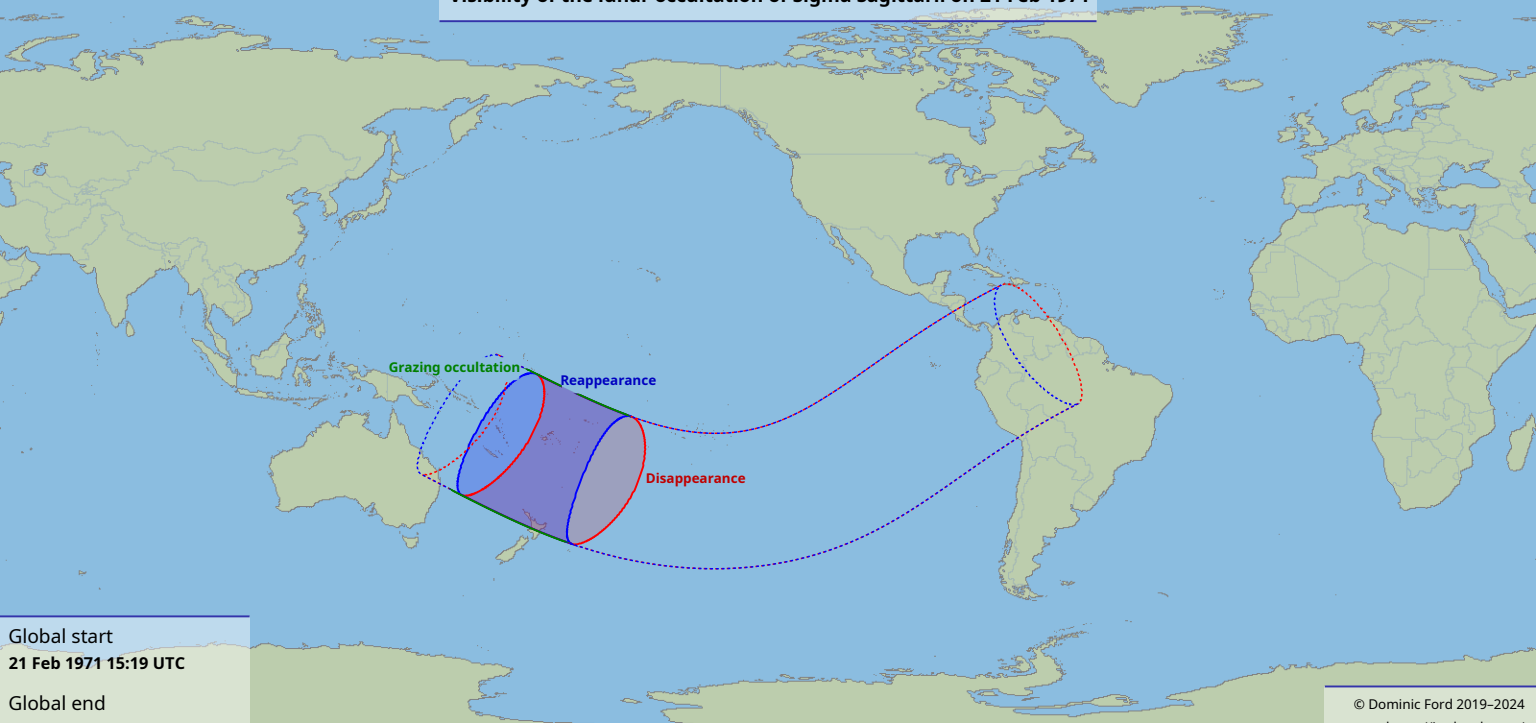

# Visibility of the lunar occultation of Sigma Sagittarii on 21 Feb 1971

Global start  
21 Feb 1971 15:19 UTC

Global end  
21 Feb 1971 19:34 UTC