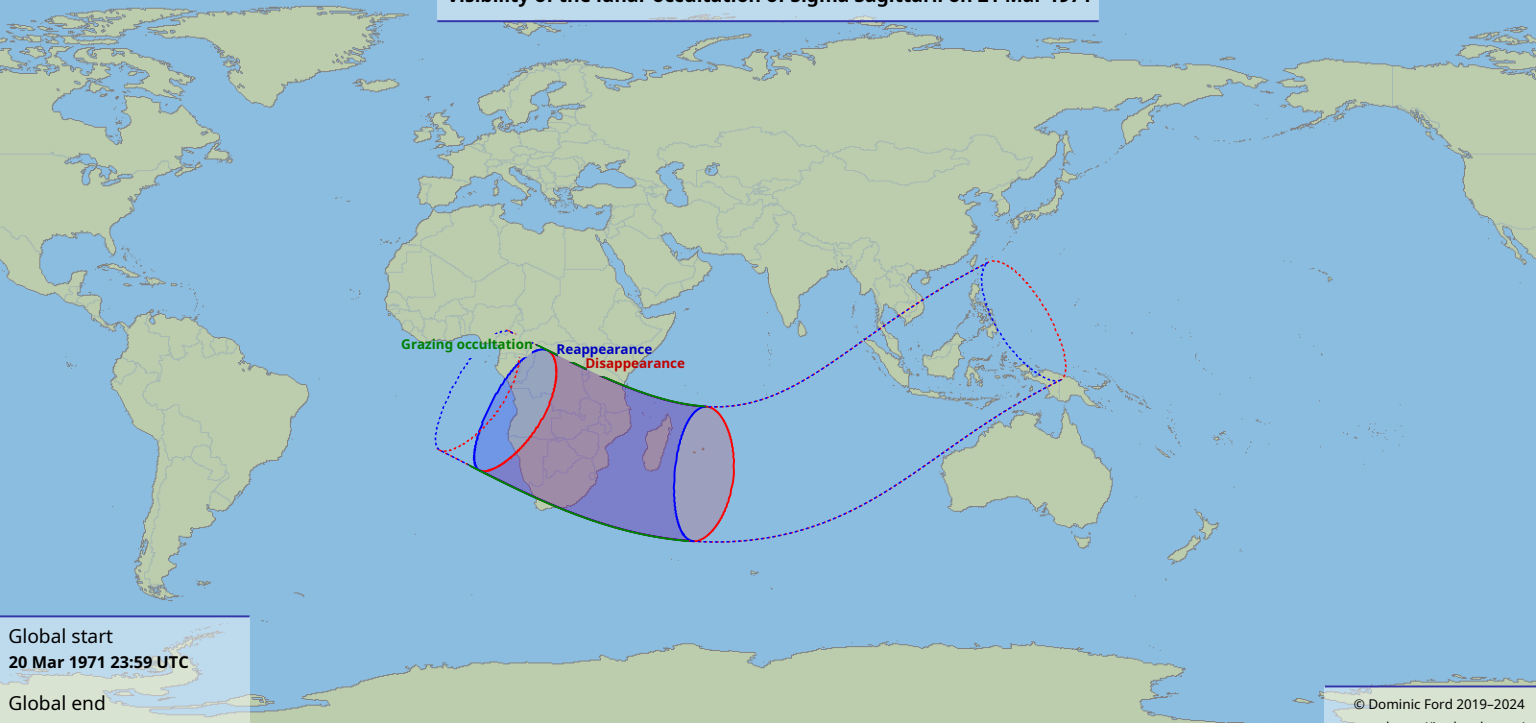

Visibility of the lunar occultation of Sigma Sagittarii on 21 Mar 1971

Global start
20 Mar 1971 23:59 UTC

Global end
21 Mar 1971 04:19 UTC