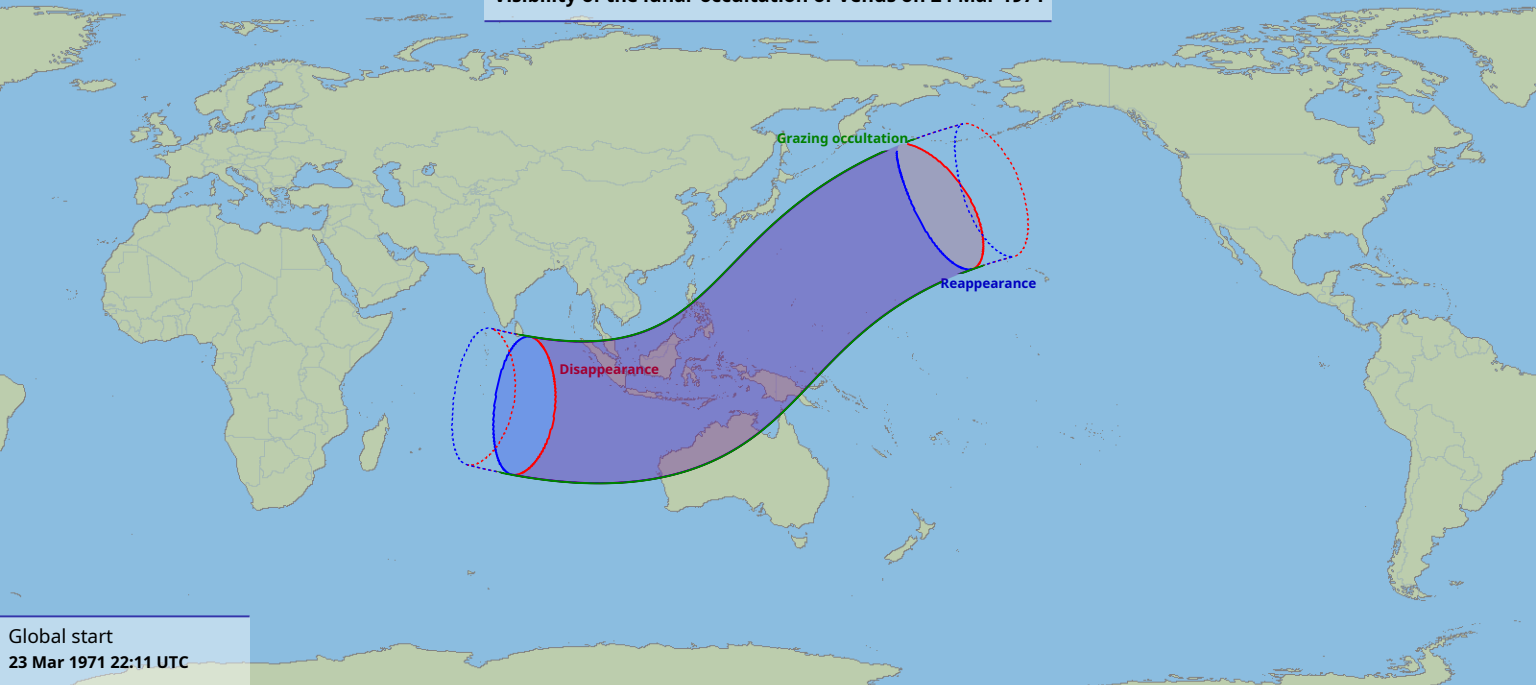

# Visibility of the lunar occultation of Venus on 24 Mar 1971

Global start  
23 Mar 1971 22:11 UTC

Global end  
24 Mar 1971 02:34 UTC