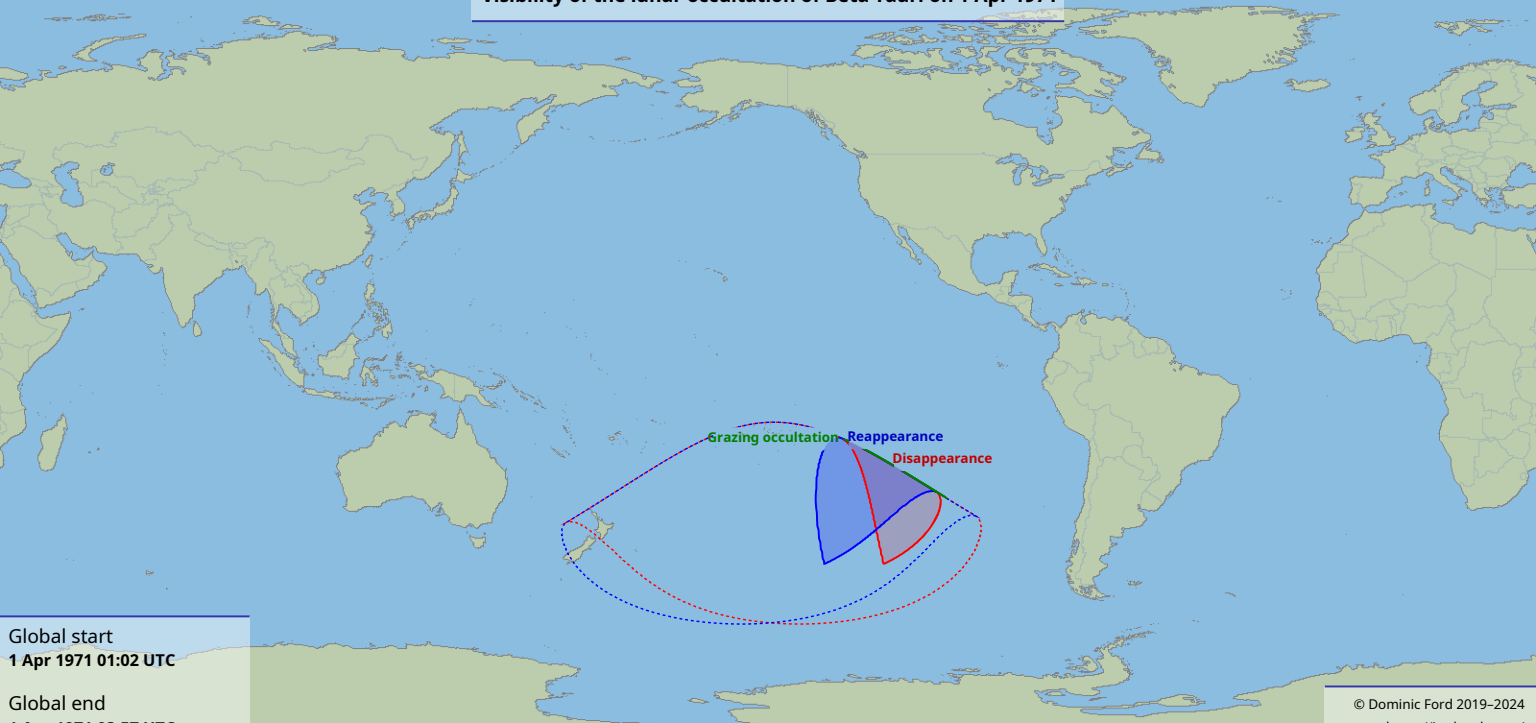

Visibility of the lunar occultation of Beta Tauri on 1 Apr 1971

Global start
1 Apr 1971 01:02 UTC

Global end
1 Apr 1971 03:57 UTC