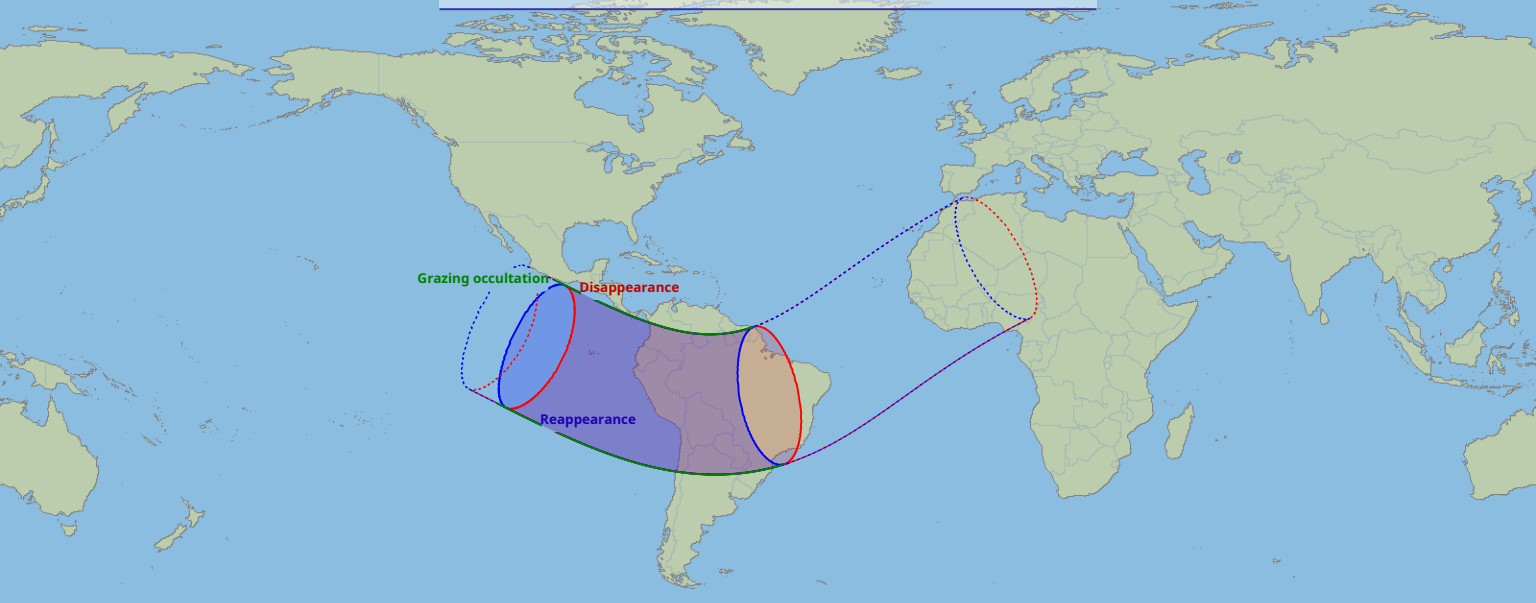

Visibility of the lunar occultation of Sigma Sagittarii on 17 Apr 1971

Global start
17 Apr 1971 06:24 UTC

Global end
17 Apr 1971 10:42 UTC