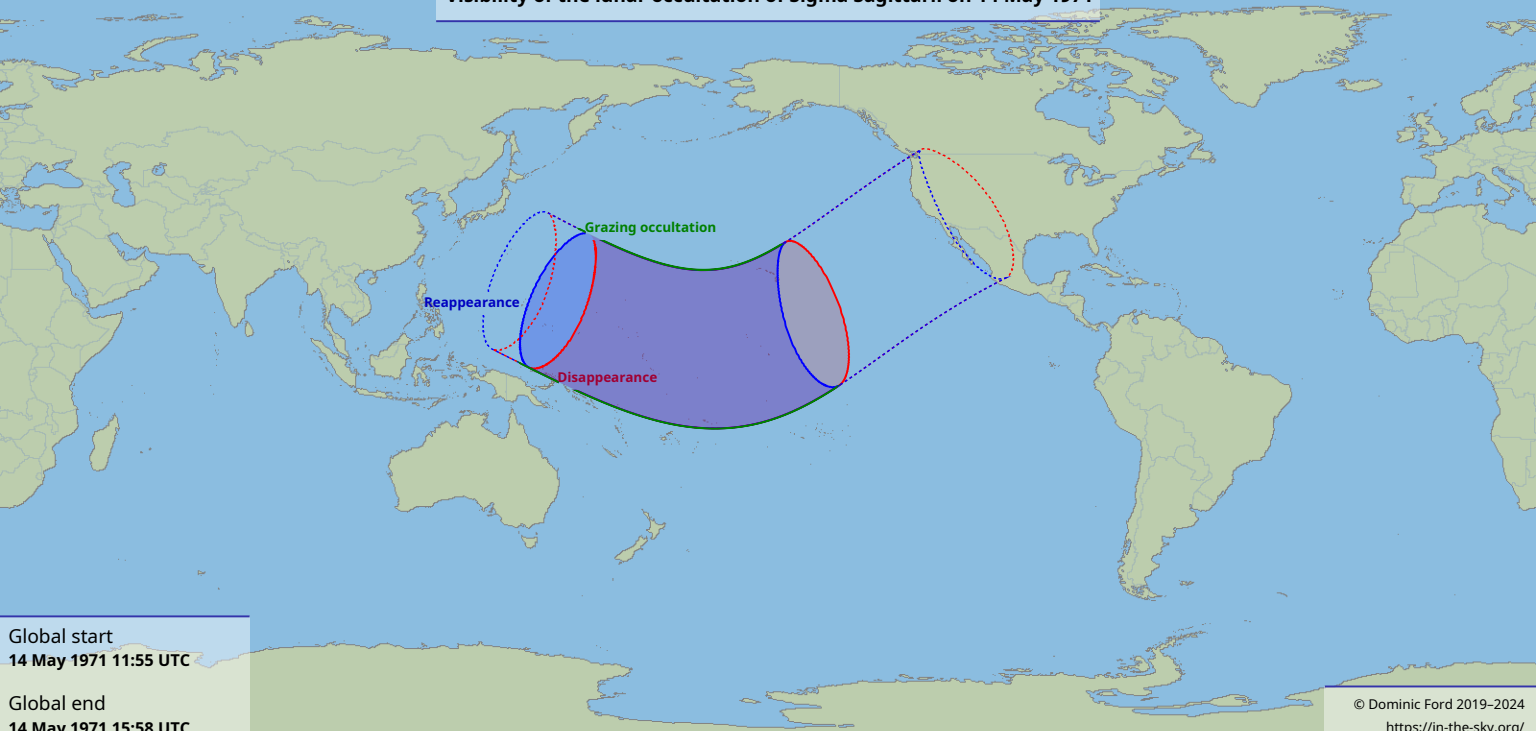

Visibility of the lunar occultation of Sigma Sagittarii on 14 May 1971

Global start
14 May 1971 11:55 UTC

Global end
14 May 1971 15:58 UTC