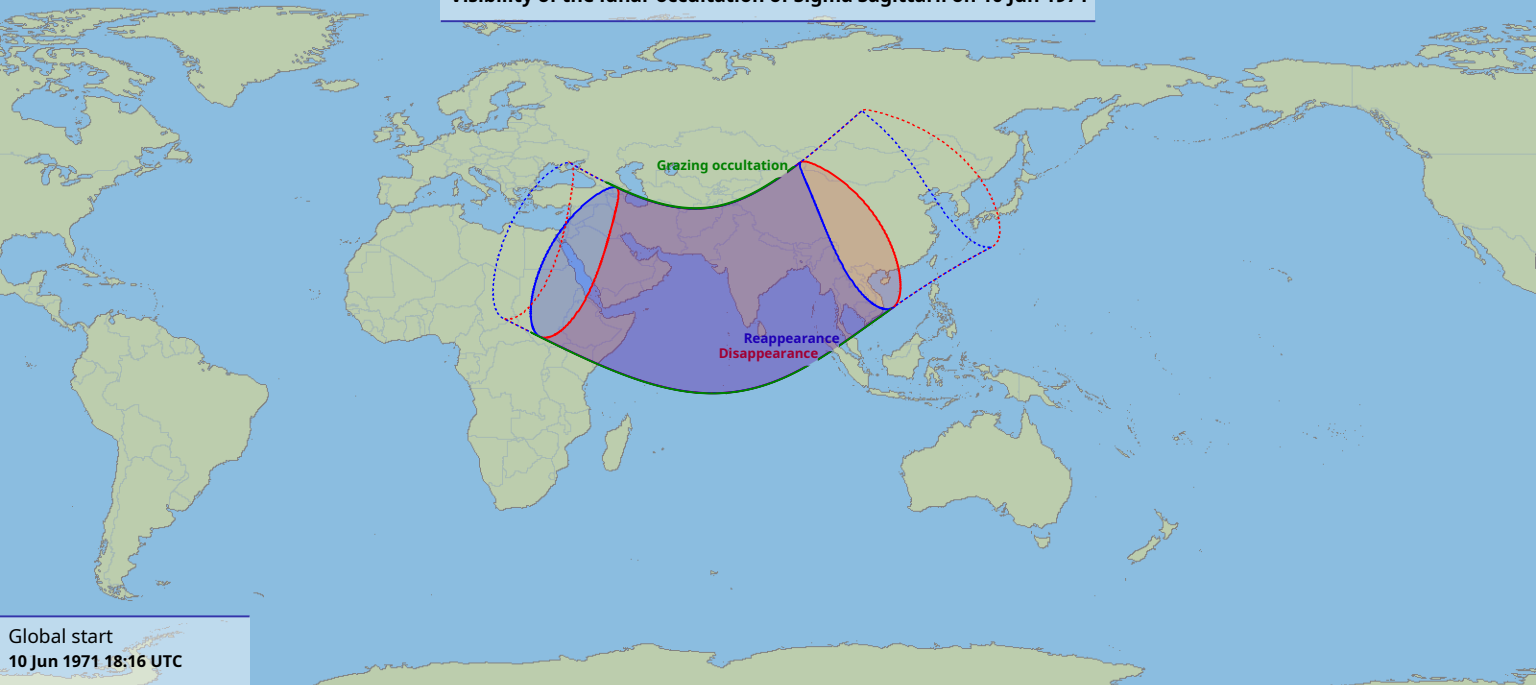

Visibility of the lunar occultation of Sigma Sagittarii on 10 Jun 1971

Global start
10 Jun 1971 18:16 UTC

Global end
10 Jun 1971 22:03 UTC