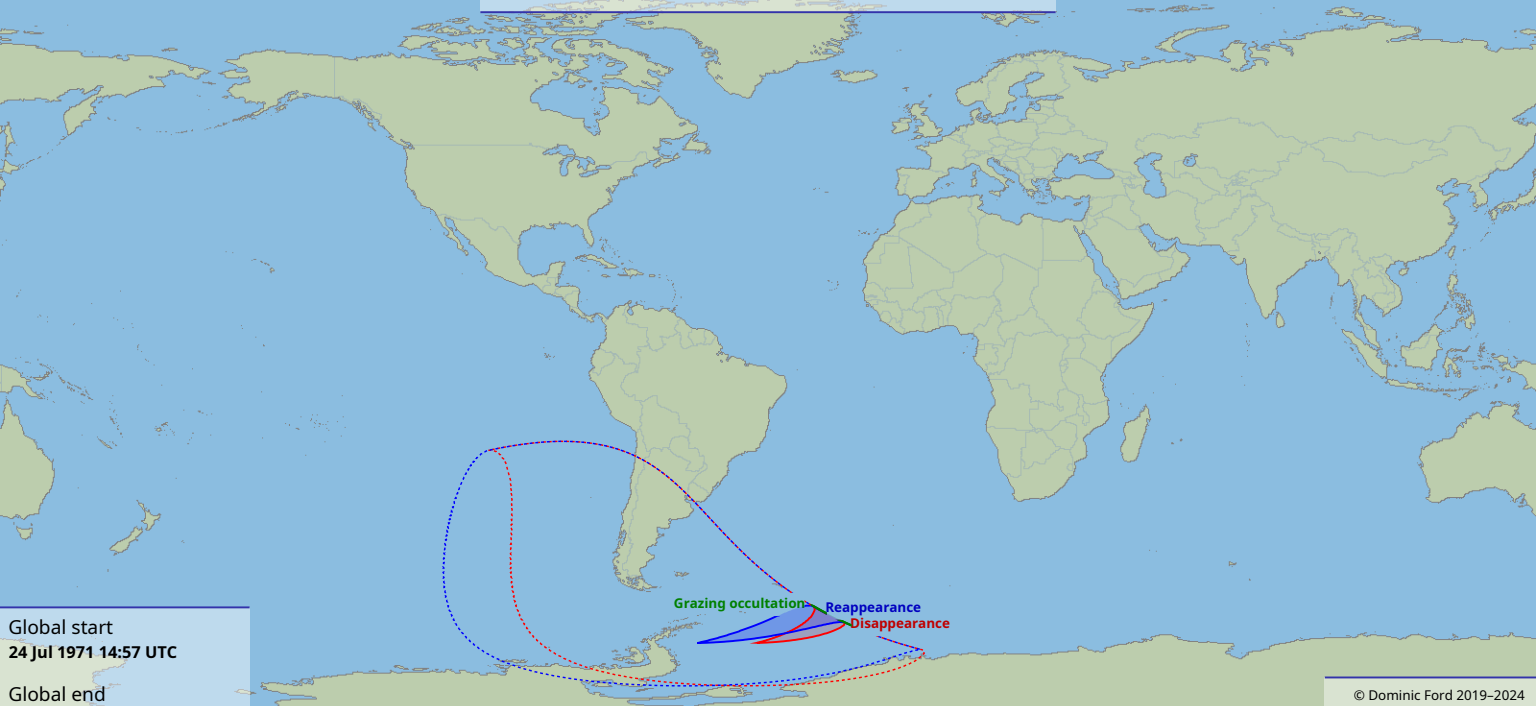

Visibility of the lunar occultation of Mercury on 24 Jul 1971

Global start
24 Jul 1971 14:57 UTC

Global end
24 Jul 1971 17:58 UTC