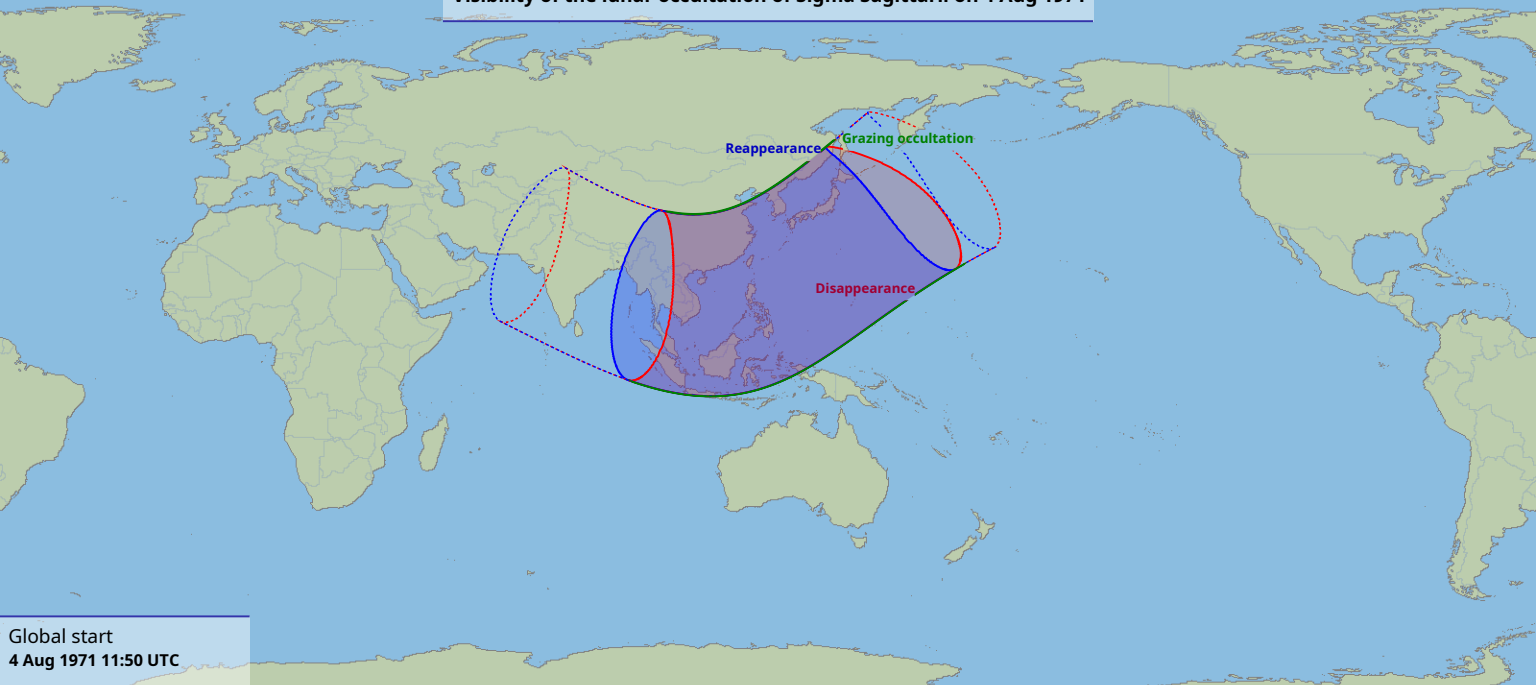

Visibility of the lunar occultation of Sigma Sagittarii on 4 Aug 1971

Global start
4 Aug 1971 11:50 UTC

Global end
4 Aug 1971 15:35 UTC