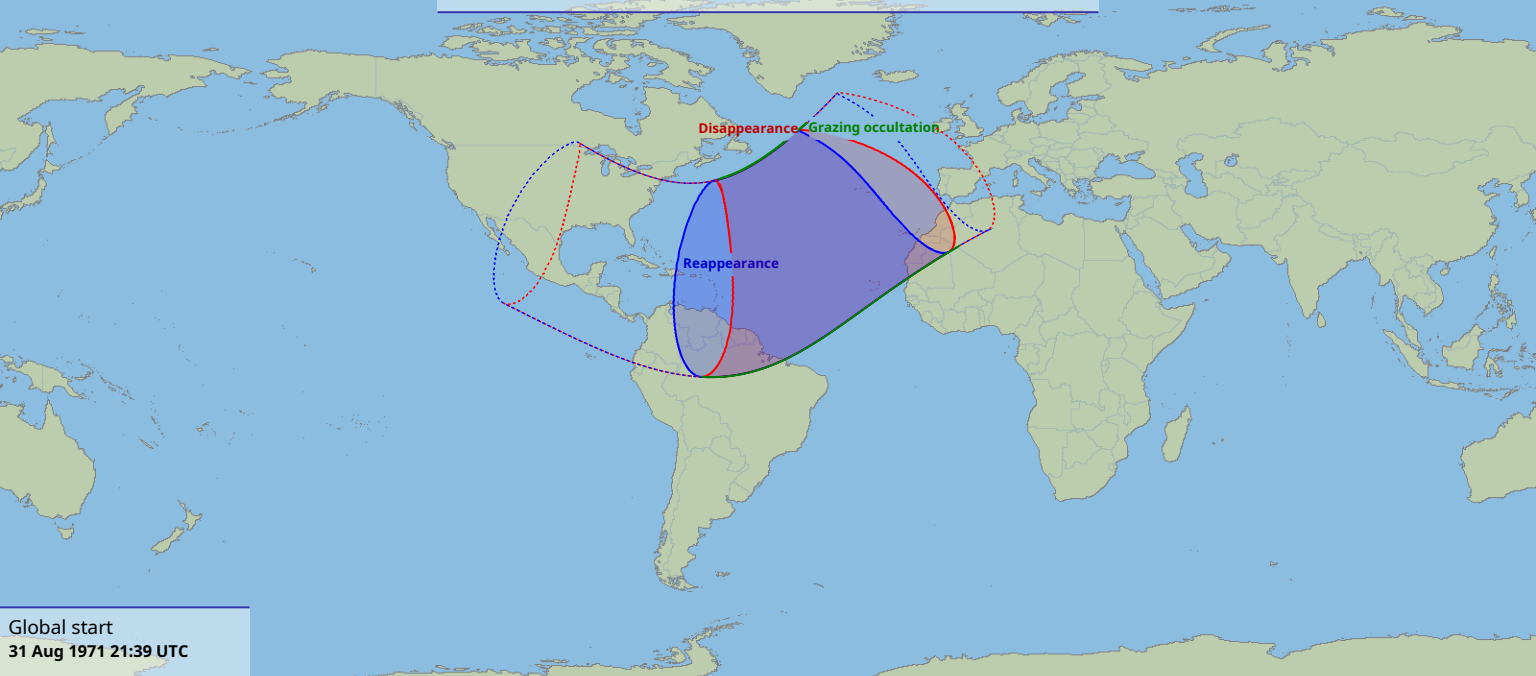

Visibility of the lunar occultation of Sigma Sagittarii on 31 Aug 1971

Global start
31 Aug 1971 21:39 UTC

Global end
1 Sep 1971 01:23 UTC