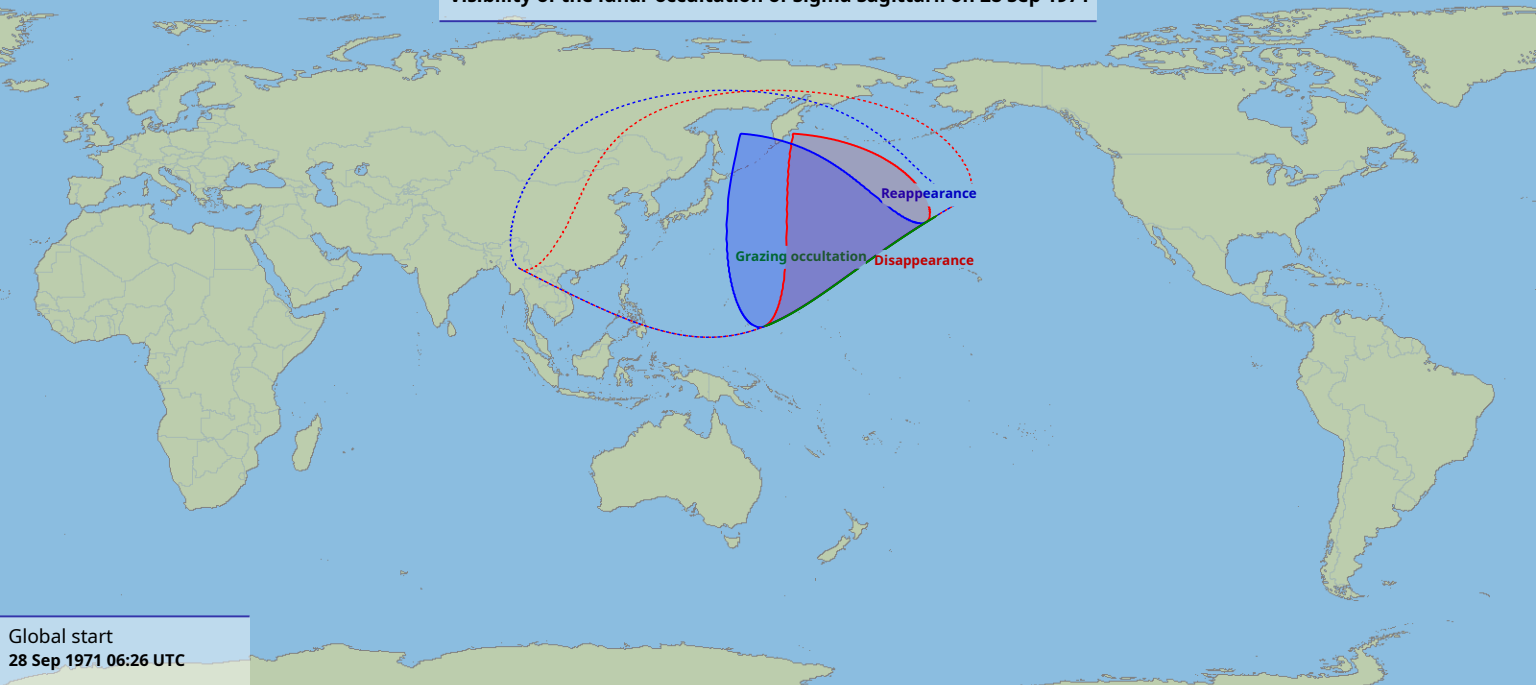

Visibility of the lunar occultation of Sigma Sagittarii on 28 Sep 1971

Global start
28 Sep 1971 06:26 UTC

Global end
28 Sep 1971 09:48 UTC