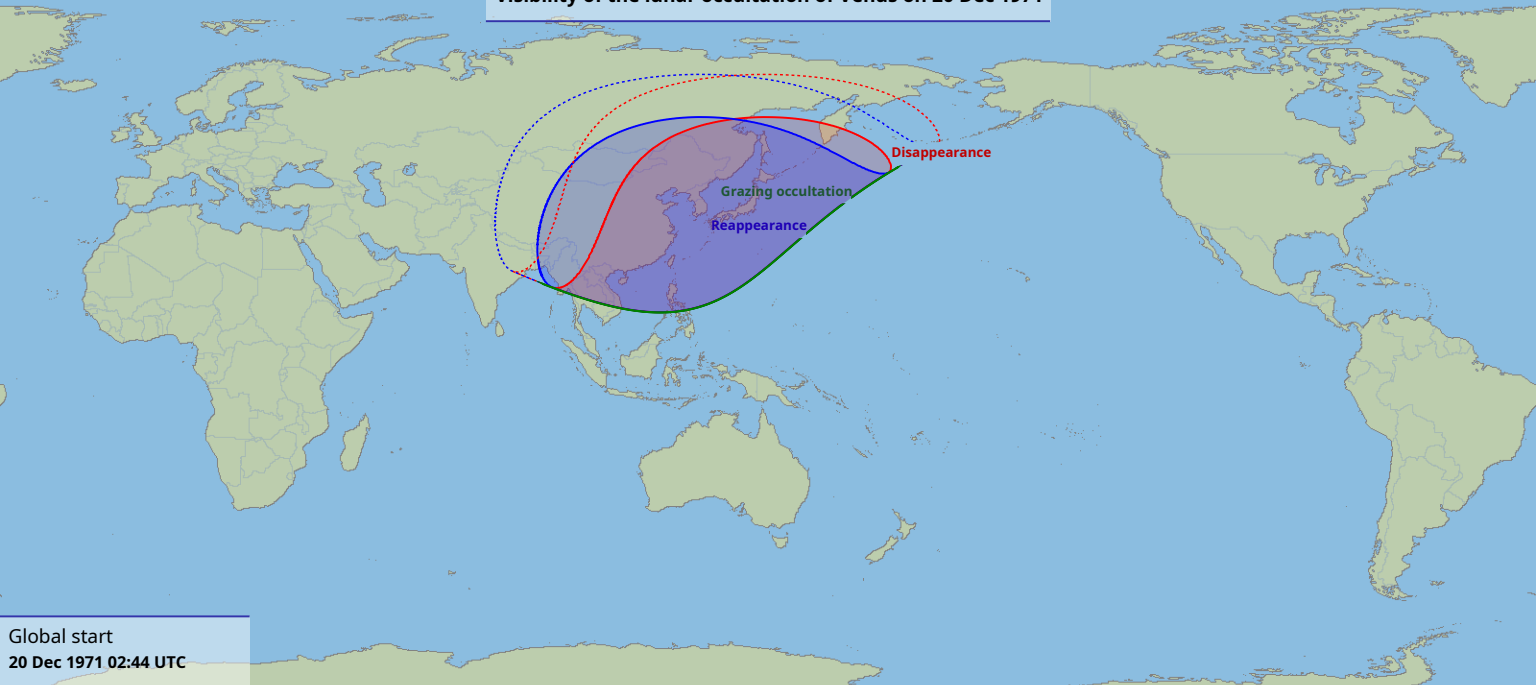

Visibility of the lunar occultation of Venus on 20 Dec 1971

Global start
20 Dec 1971 02:44 UTC

Global end
20 Dec 1971 06:07 UTC