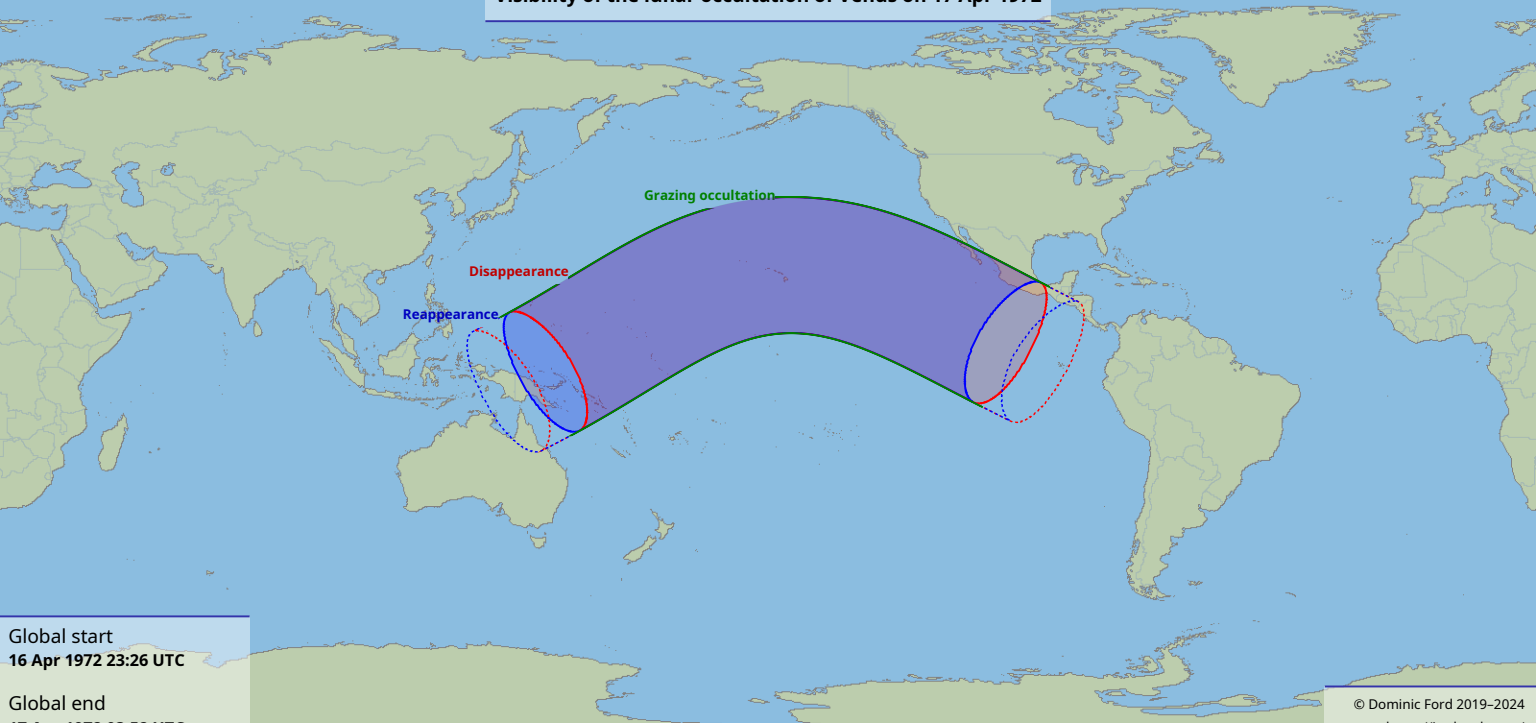

Visibility of the lunar occultation of Venus on 17 Apr 1972

Global start
16 Apr 1972 23:26 UTC

Global end
17 Apr 1972 03:52 UTC