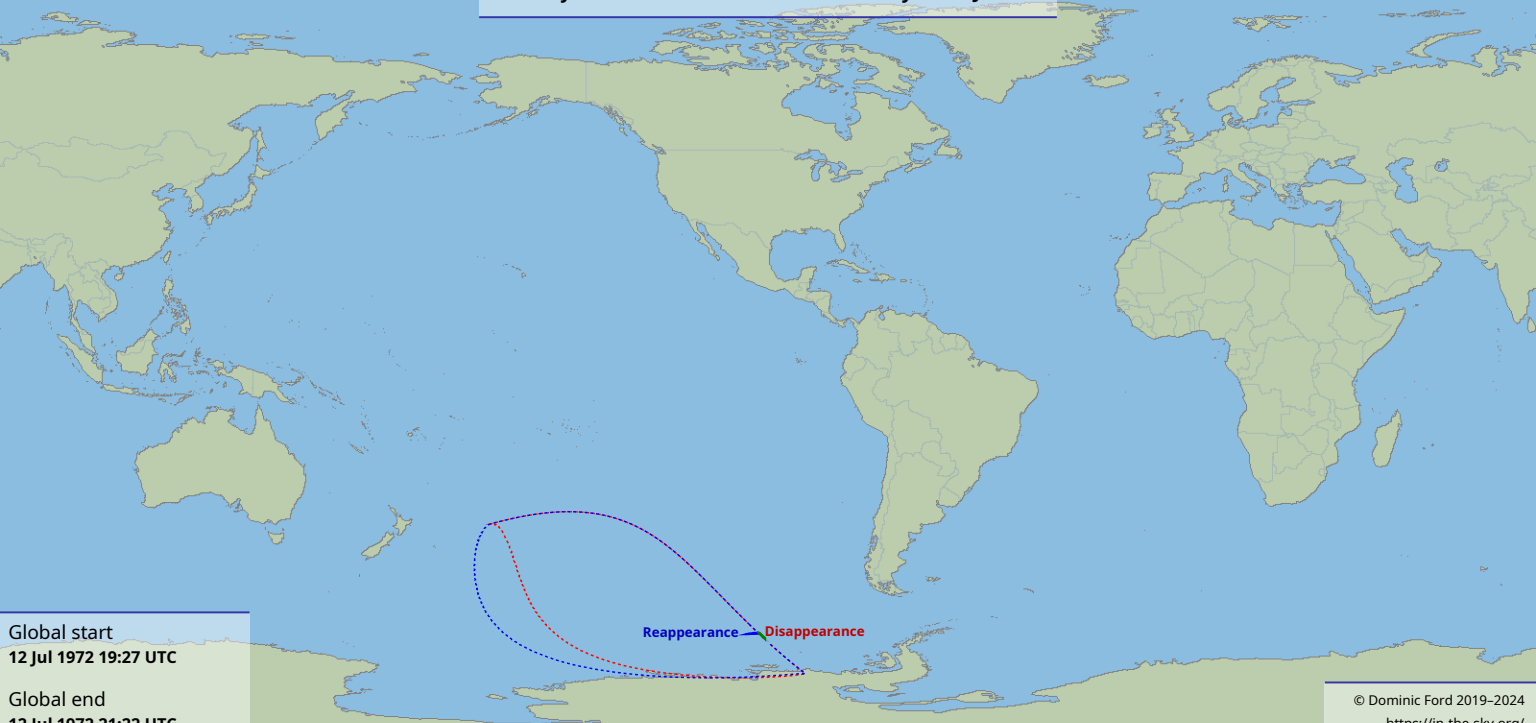

Visibility of the lunar occultation of Mercury on 12 Jul 1972

Global start
12 Jul 1972 19:27 UTC

Global end
12 Jul 1972 21:22 UTC

Reappearance — Disappearance