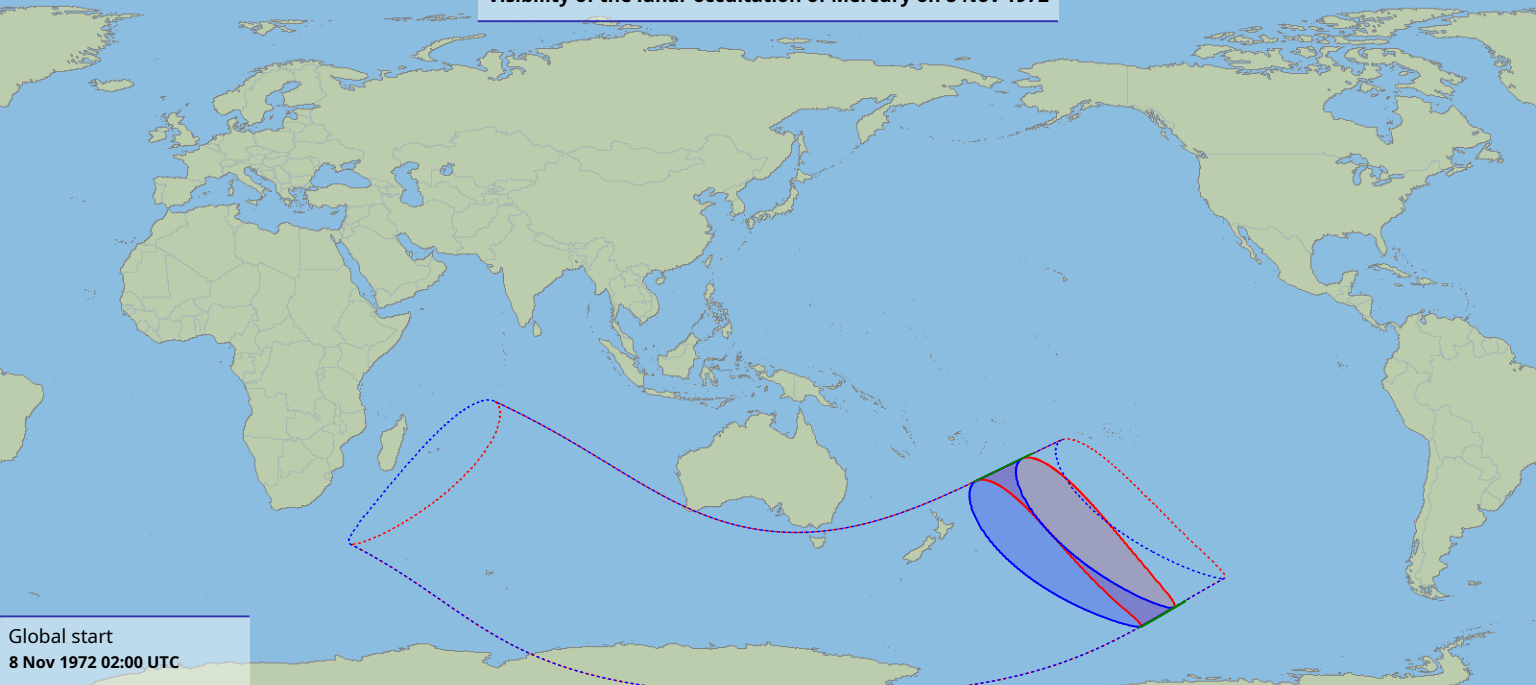

Visibility of the lunar occultation of Mercury on 8 Nov 1972

Global start
8 Nov 1972 02:00 UTC

Global end
8 Nov 1972 06:32 UTC