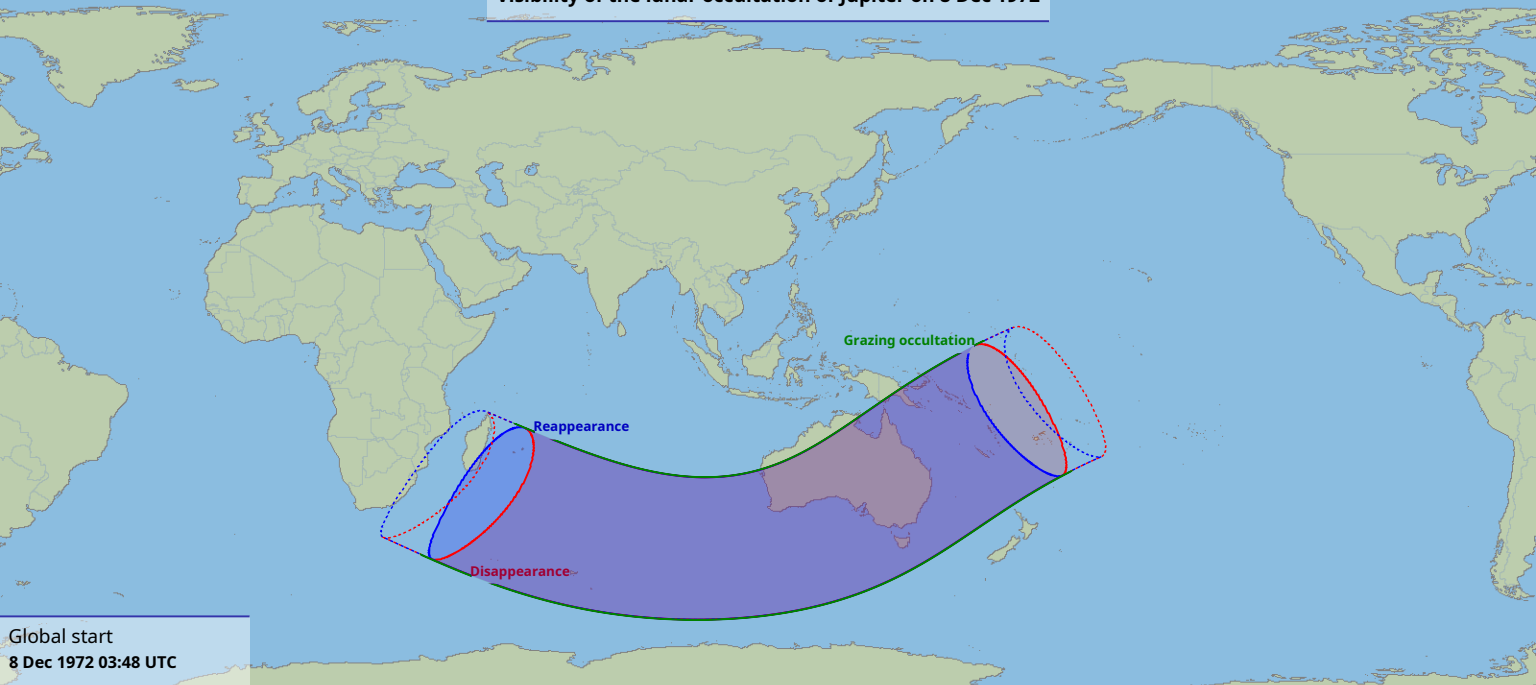

Visibility of the lunar occultation of Jupiter on 8 Dec 1972

Global start
8 Dec 1972 03:48 UTC

Global end
8 Dec 1972 08:20 UTC