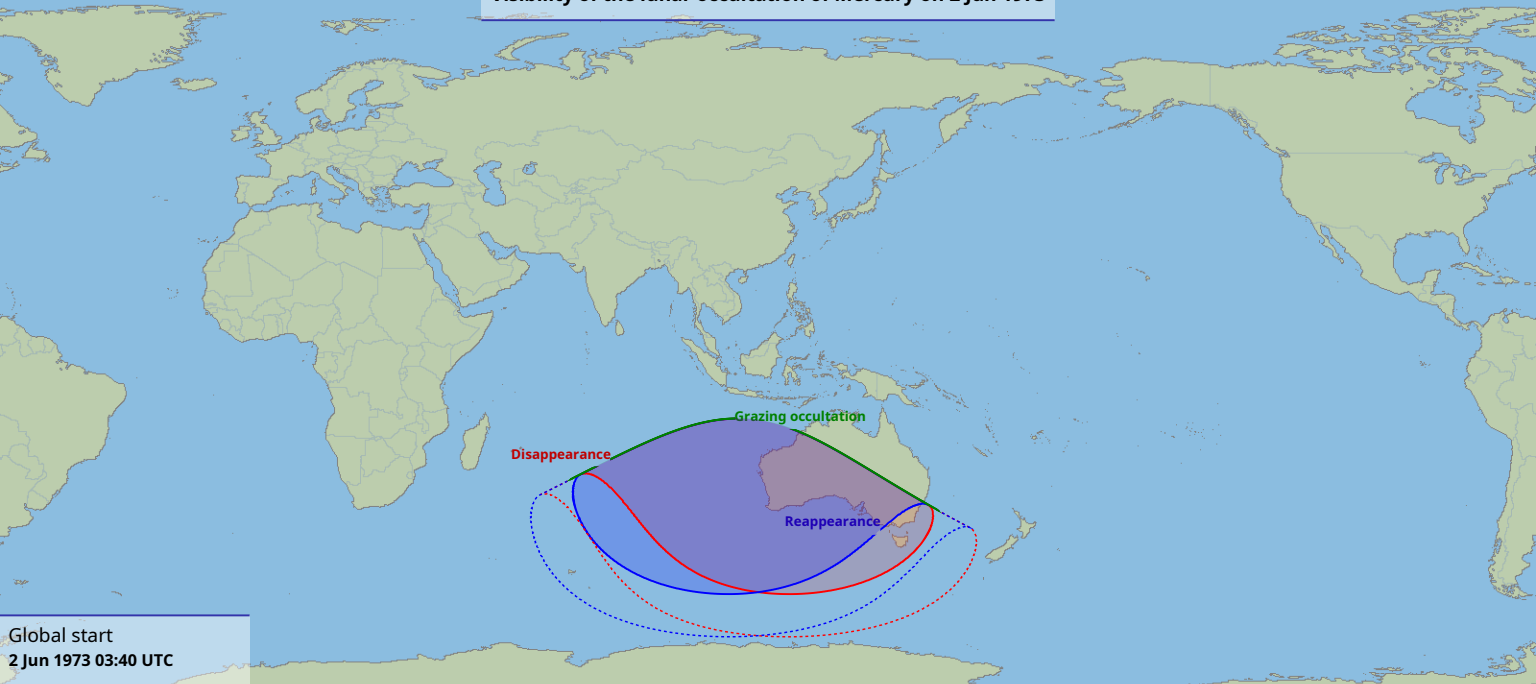

Visibility of the lunar occultation of Mercury on 2 Jun 1973

Global start
2 Jun 1973 03:40 UTC

Global end
2 Jun 1973 06:57 UTC