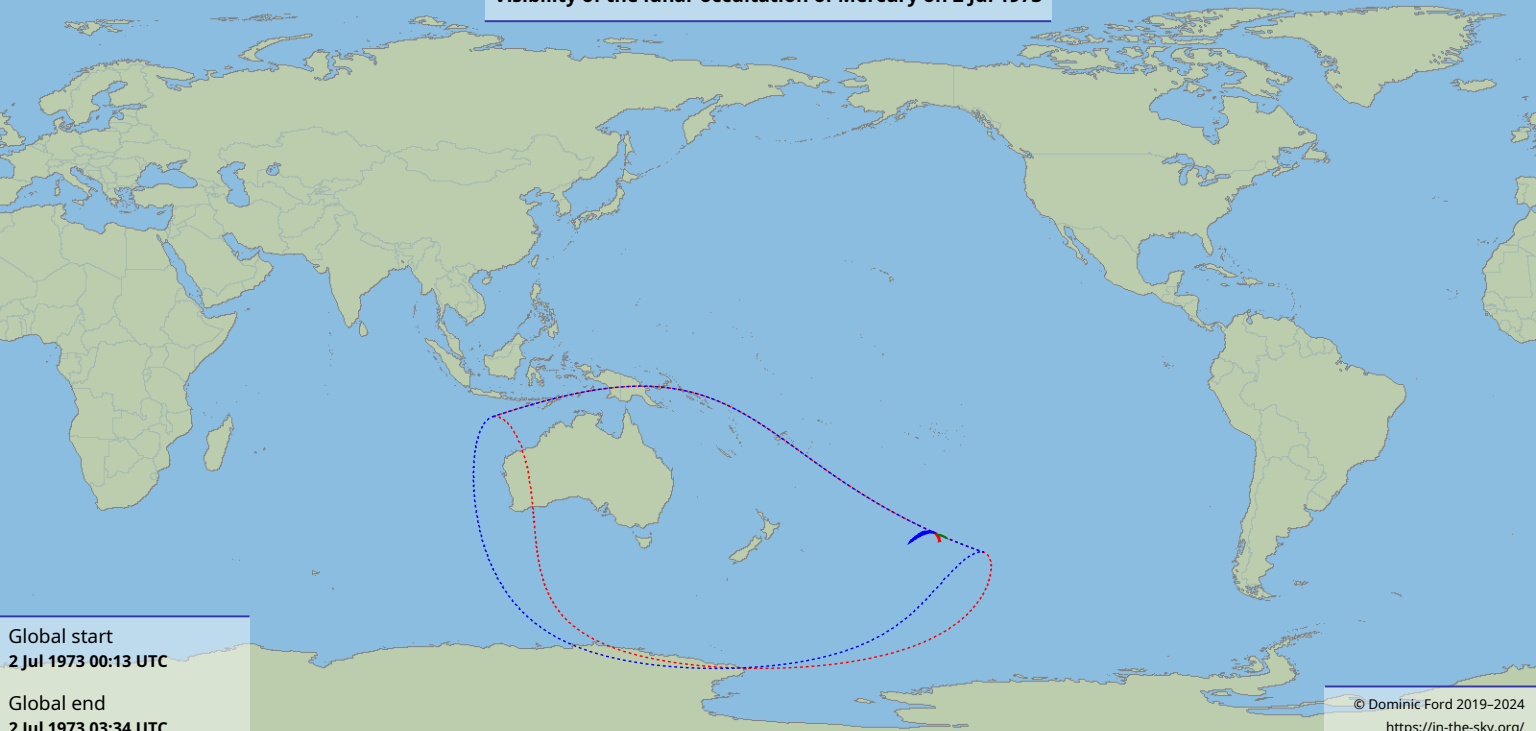

Visibility of the lunar occultation of Mercury on 2 Jul 1973

Global start
2 Jul 1973 00:13 UTC

Global end
2 Jul 1973 03:34 UTC