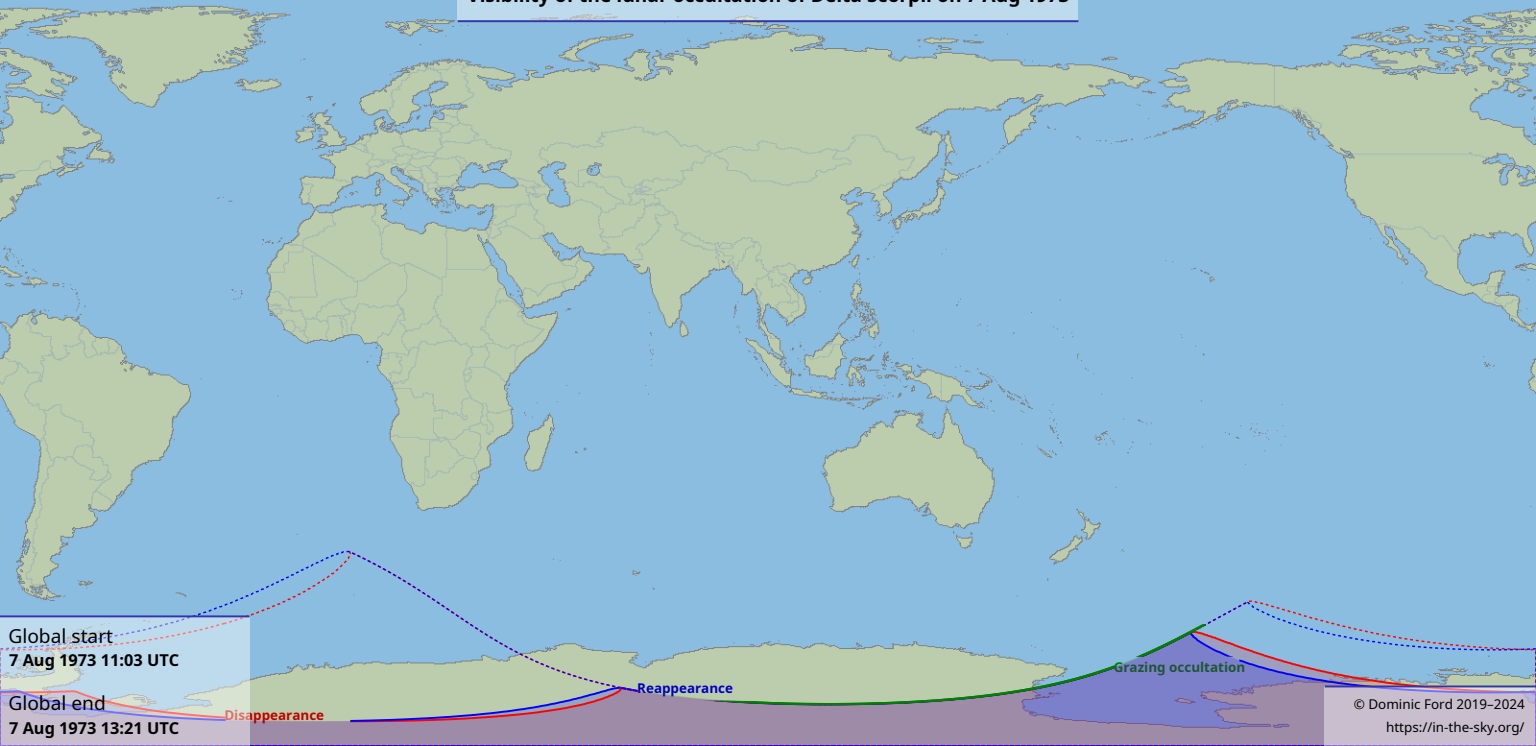

Visibility of the lunar occultation of Delta Scorpii on 7 Aug 1973

Global start
7 Aug 1973 11:03 UTC

Global end
7 Aug 1973 13:21 UTC

Disappearance

Reappearance

Grazing occultation