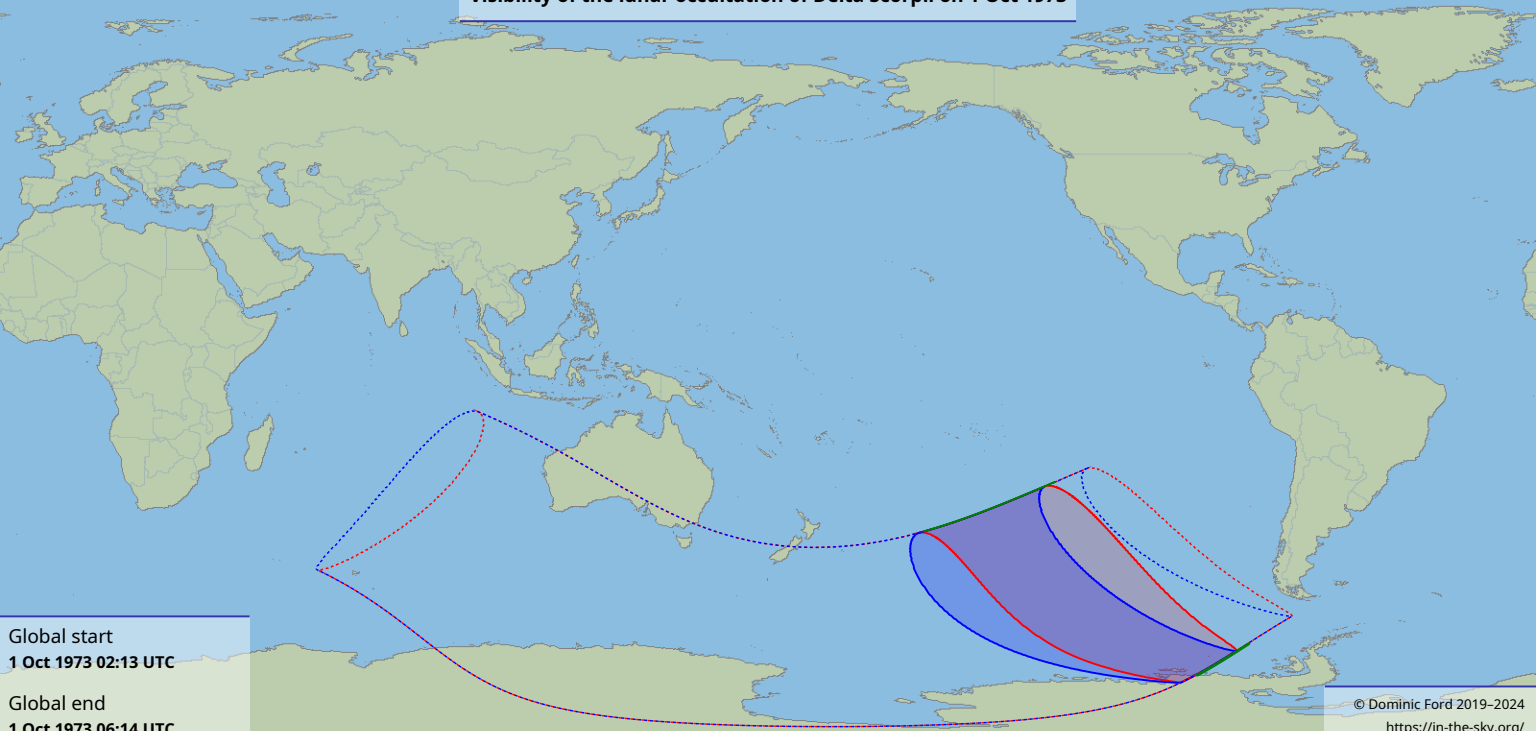

# Visibility of the lunar occultation of Delta Scorpii on 1 Oct 1973

Global start  
1 Oct 1973 02:13 UTC

Global end  
1 Oct 1973 06:14 UTC