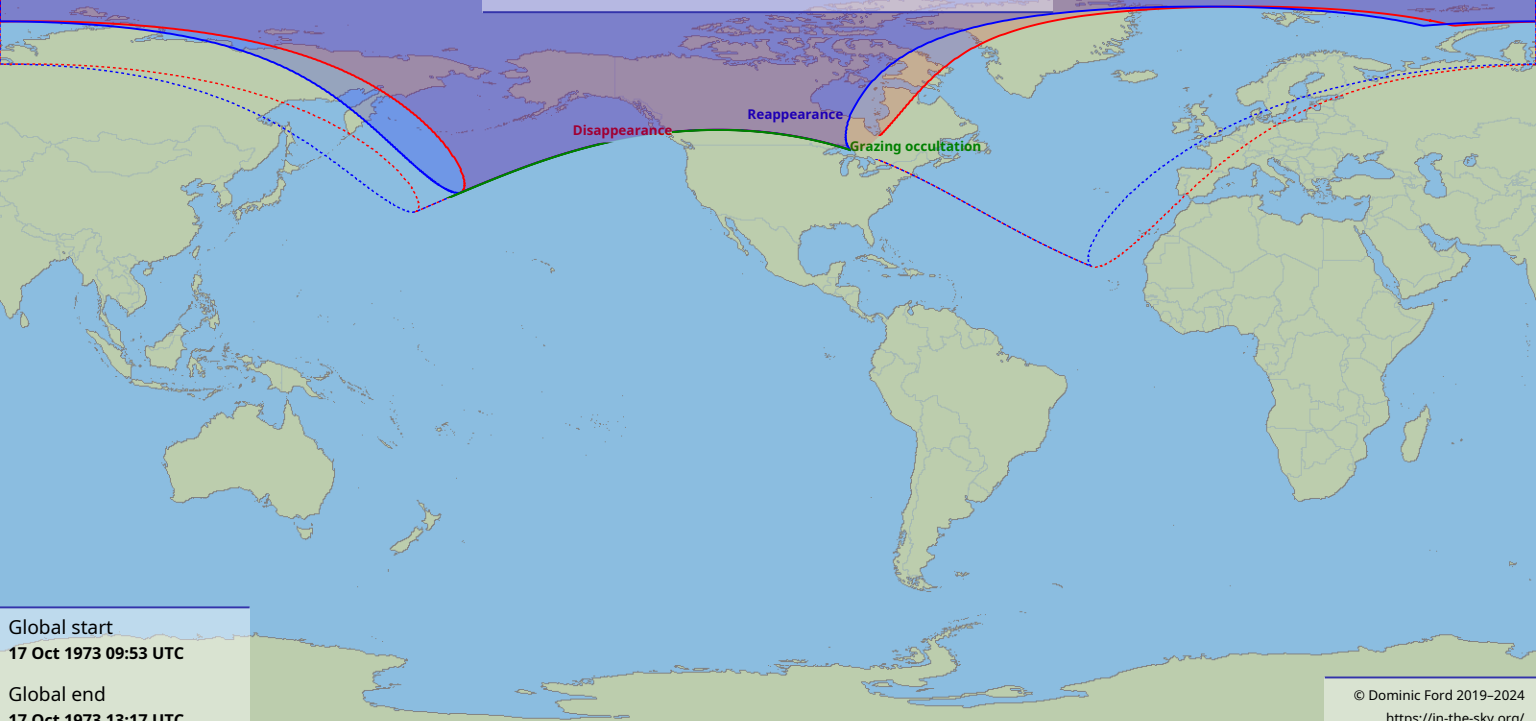

Visibility of the lunar occultation of Saturn on 17 Oct 1973

Global start
17 Oct 1973 09:53 UTC

Global end
17 Oct 1973 13:17 UTC