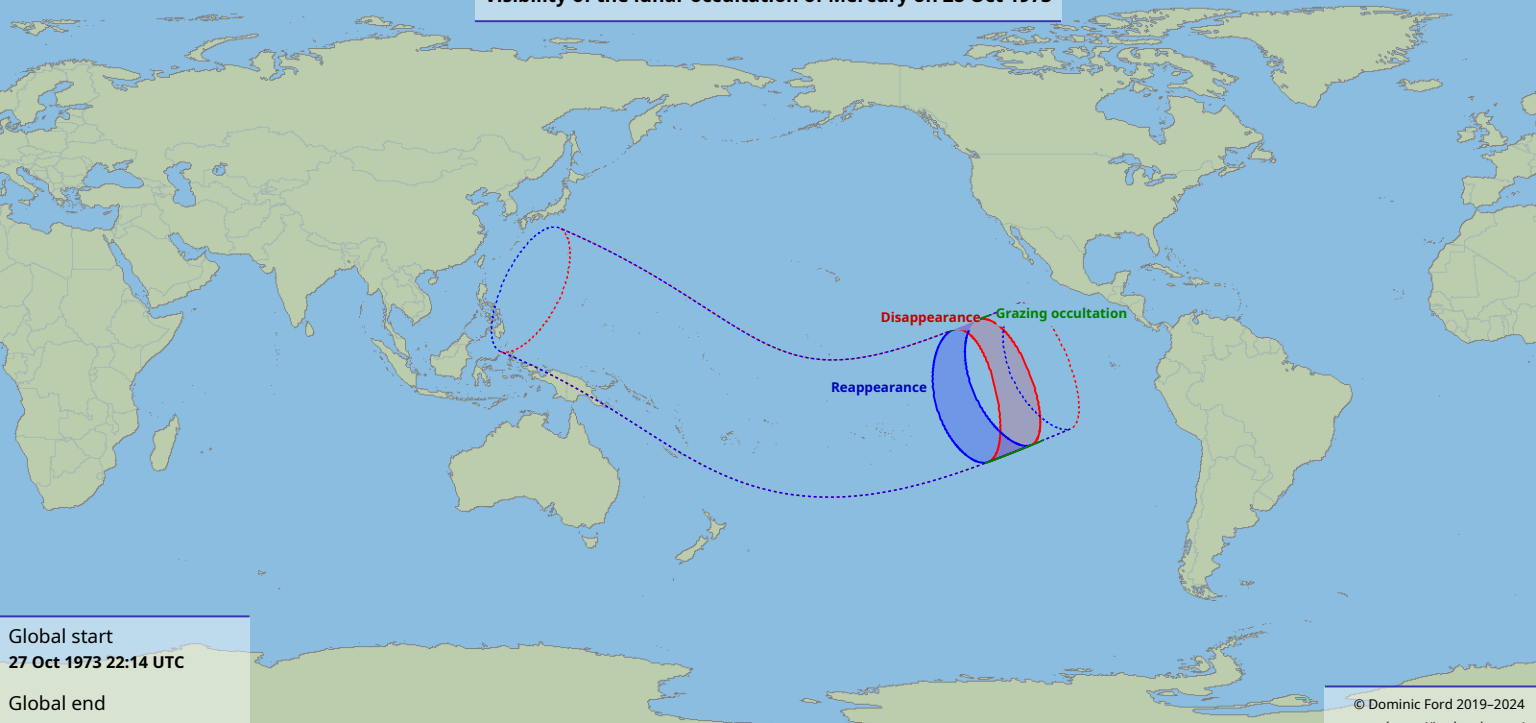

Visibility of the lunar occultation of Mercury on 28 Oct 1973

Global start
27 Oct 1973 22:14 UTC

Global end
28 Oct 1973 02:51 UTC