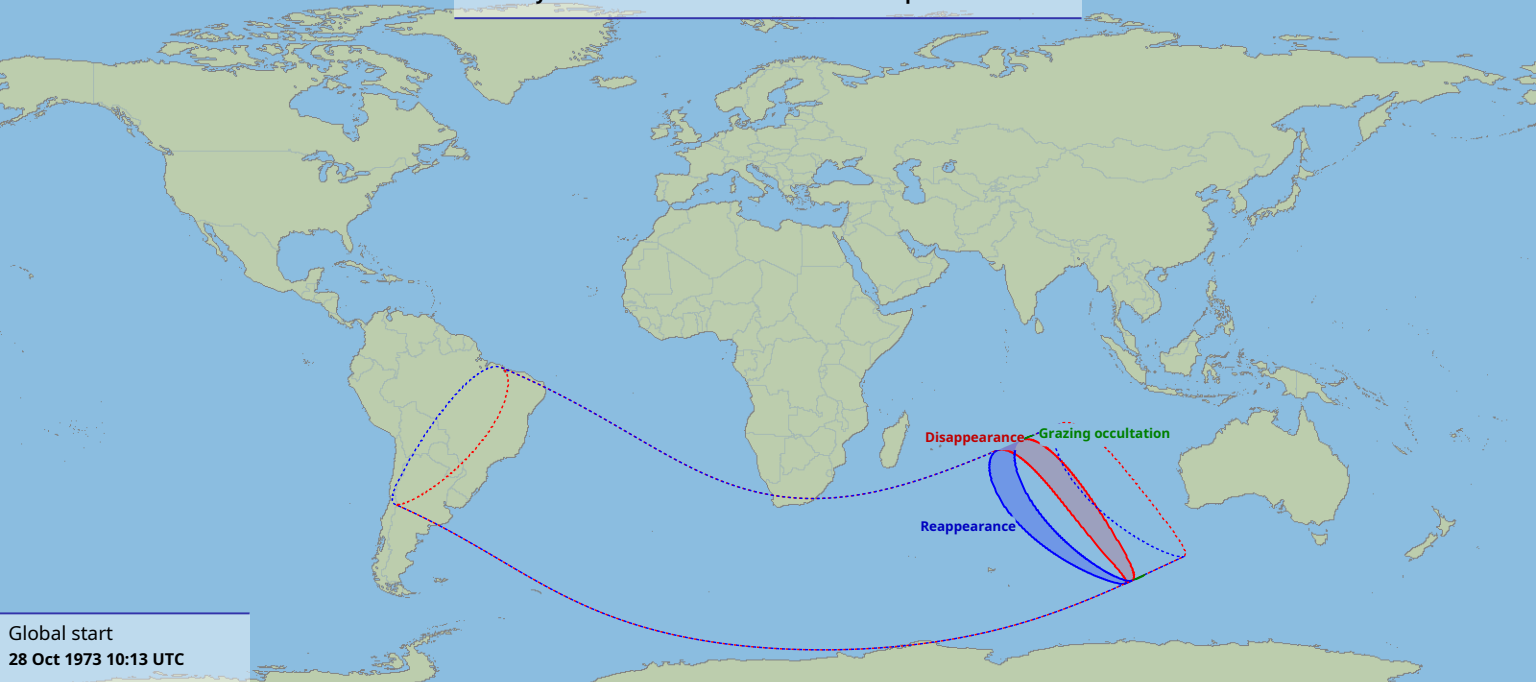

Visibility of the lunar occultation of Delta Scorpii on 28 Oct 1973

Global start
28 Oct 1973 10:13 UTC

Global end
28 Oct 1973 14:30 UTC