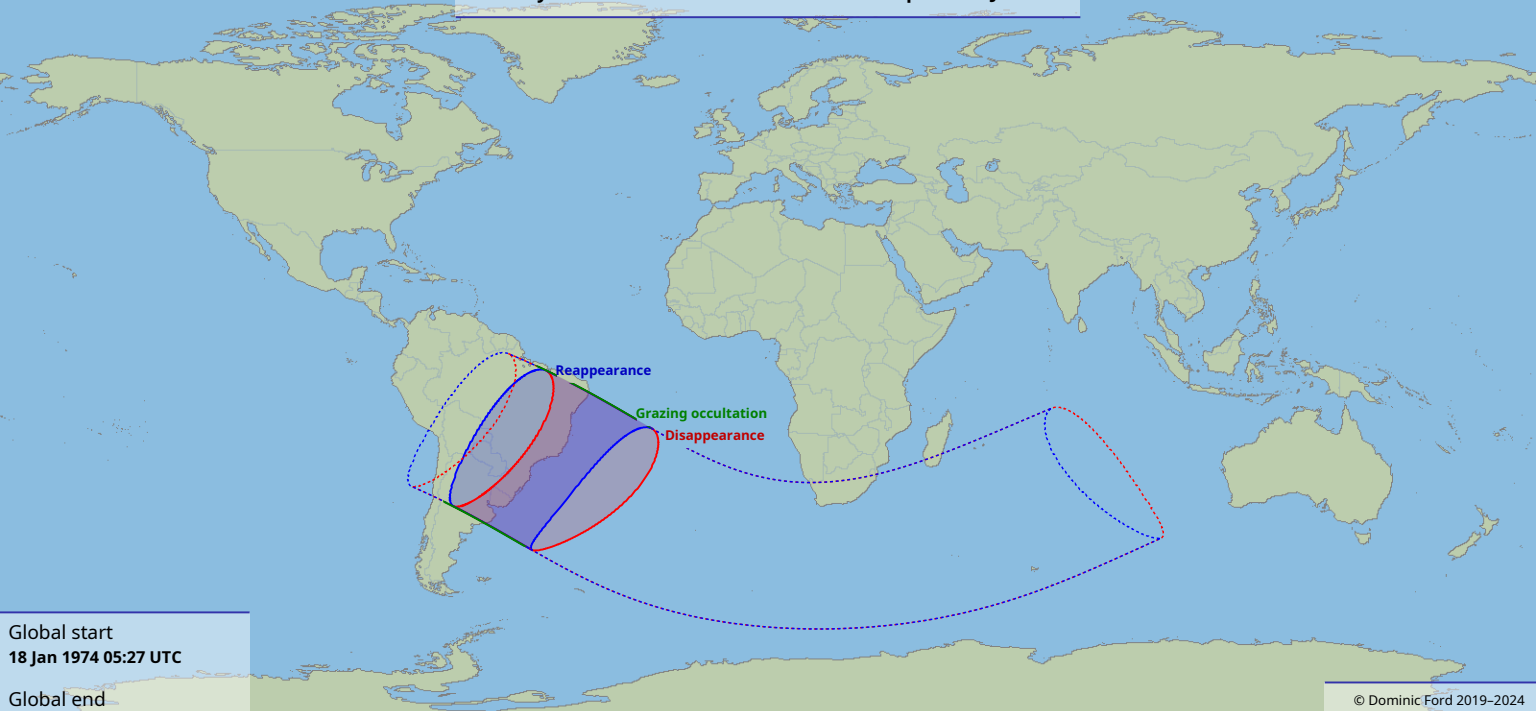

Visibility of the lunar occultation of Delta Scorpii on 18 Jan 1974

Global start
18 Jan 1974 05:27 UTC

Global end
18 Jan 1974 09:52 UTC