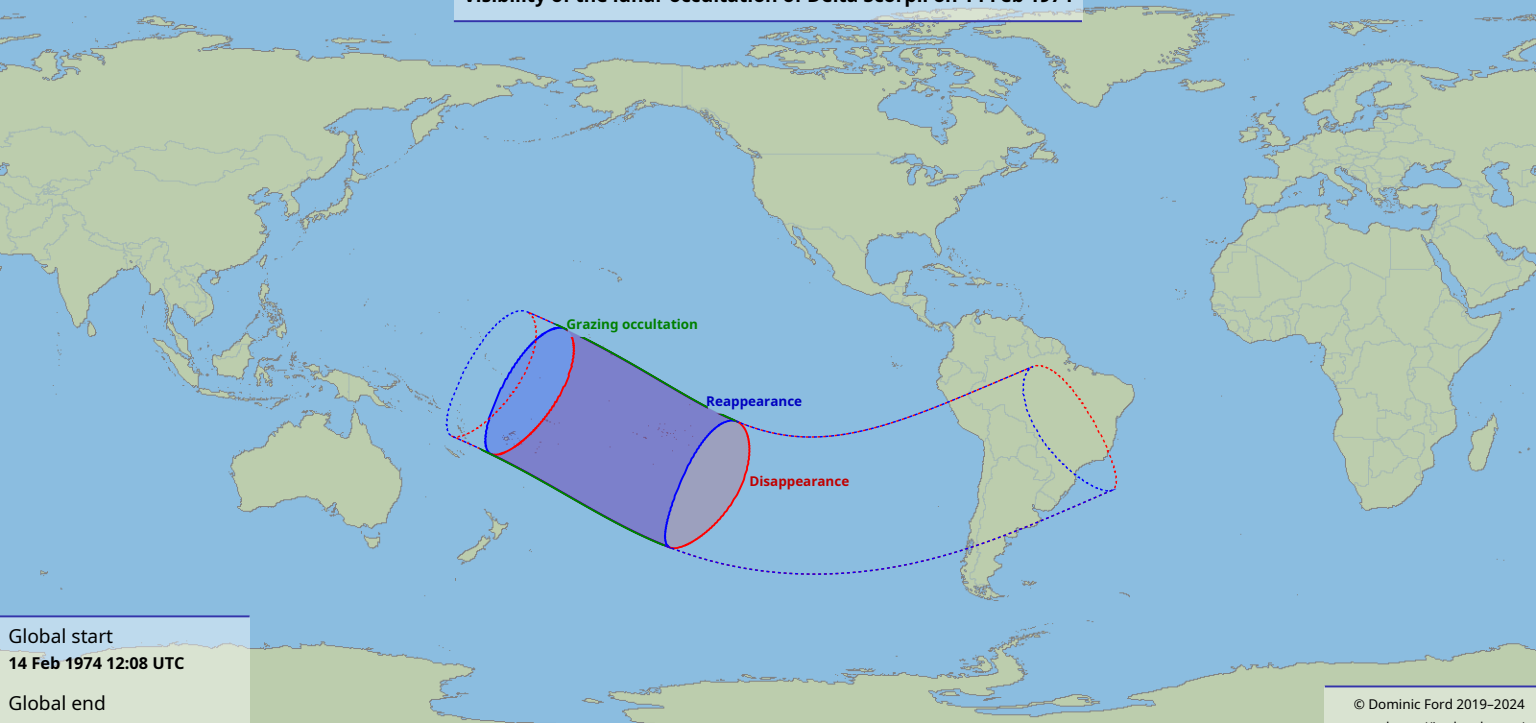

Visibility of the lunar occultation of Delta Scorpii on 14 Feb 1974

Global start
14 Feb 1974 12:08 UTC

Global end
14 Feb 1974 16:40 UTC