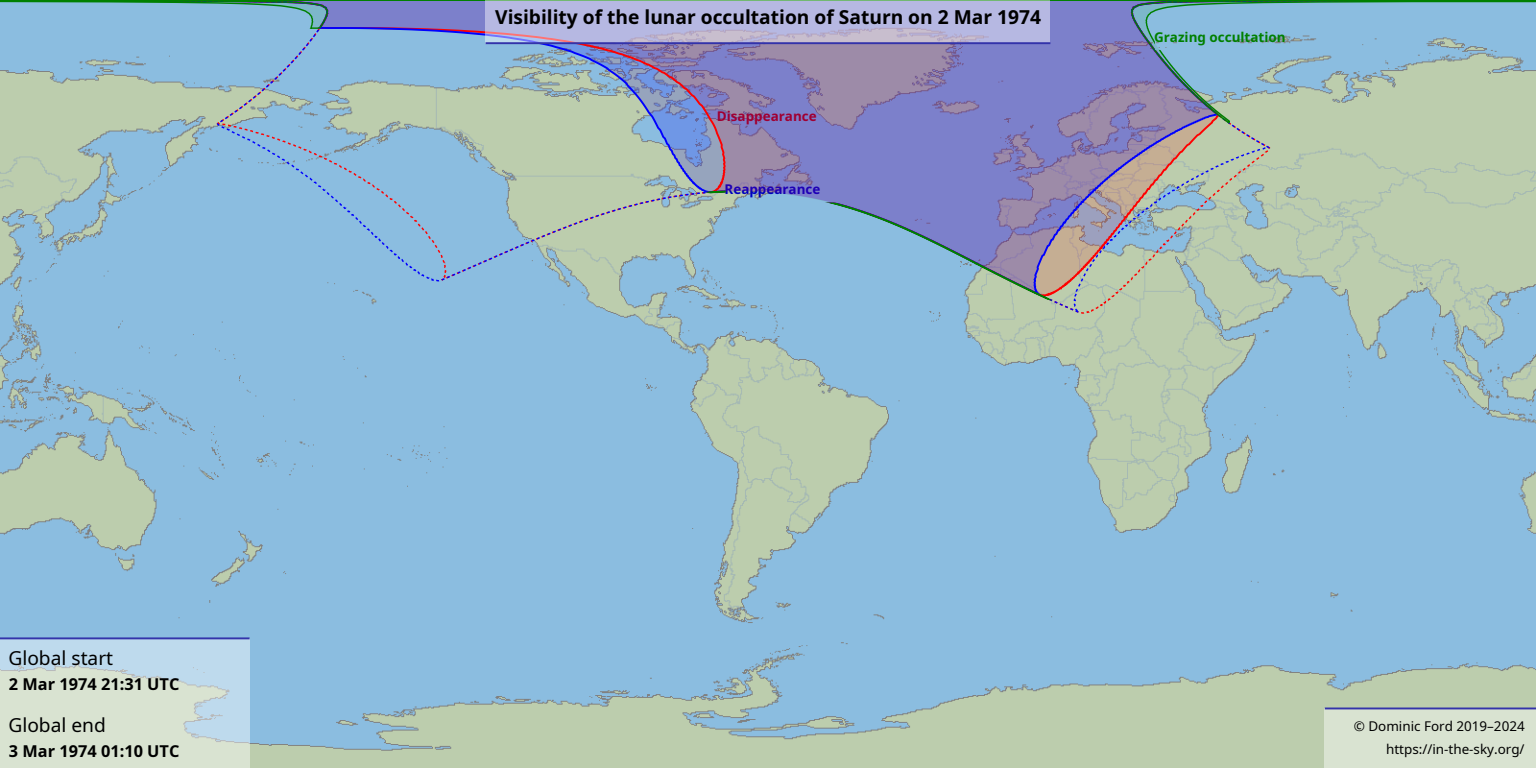

Visibility of the lunar occultation of Saturn on 2 Mar 1974

Disappearance

Reappearance

Grazing occultation

Global start
2 Mar 1974 21:31 UTC

Global end
3 Mar 1974 01:10 UTC