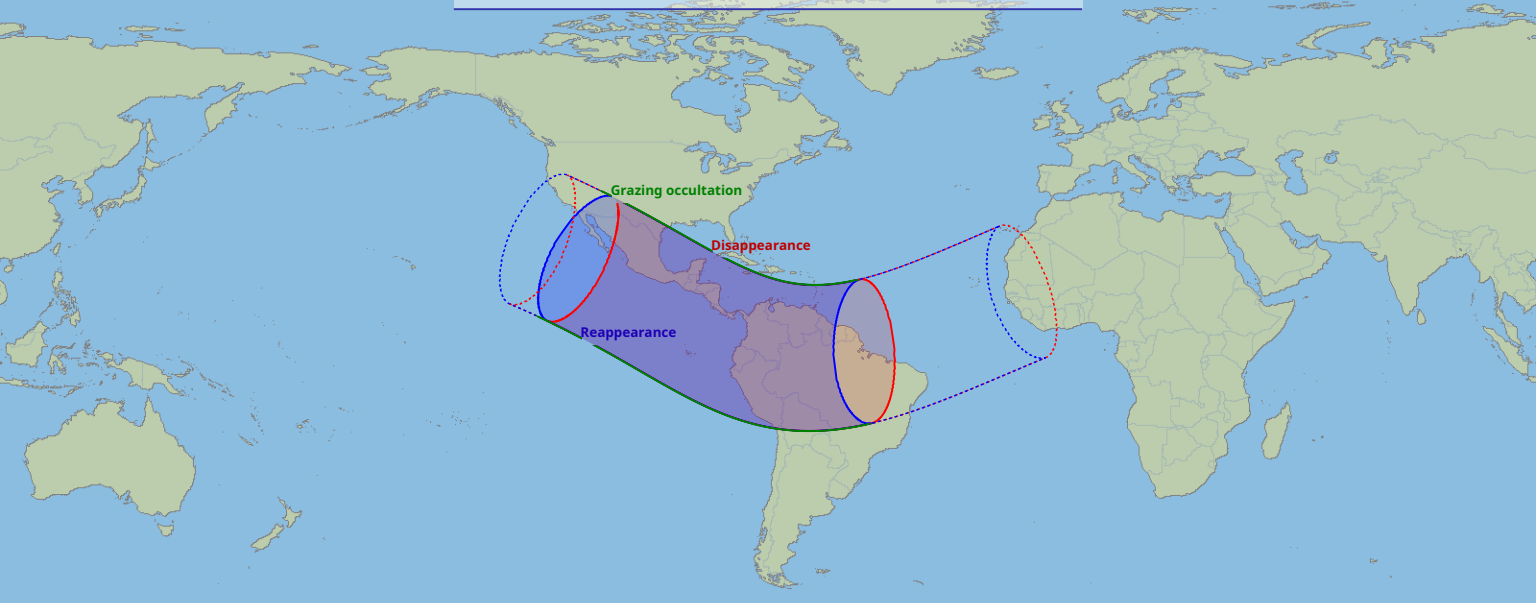

Visibility of the lunar occultation of Delta Scorii on 10 Apr 1974

Global start
10 Apr 1974 05:26 UTC

Global end
10 Apr 1974 09:45 UTC