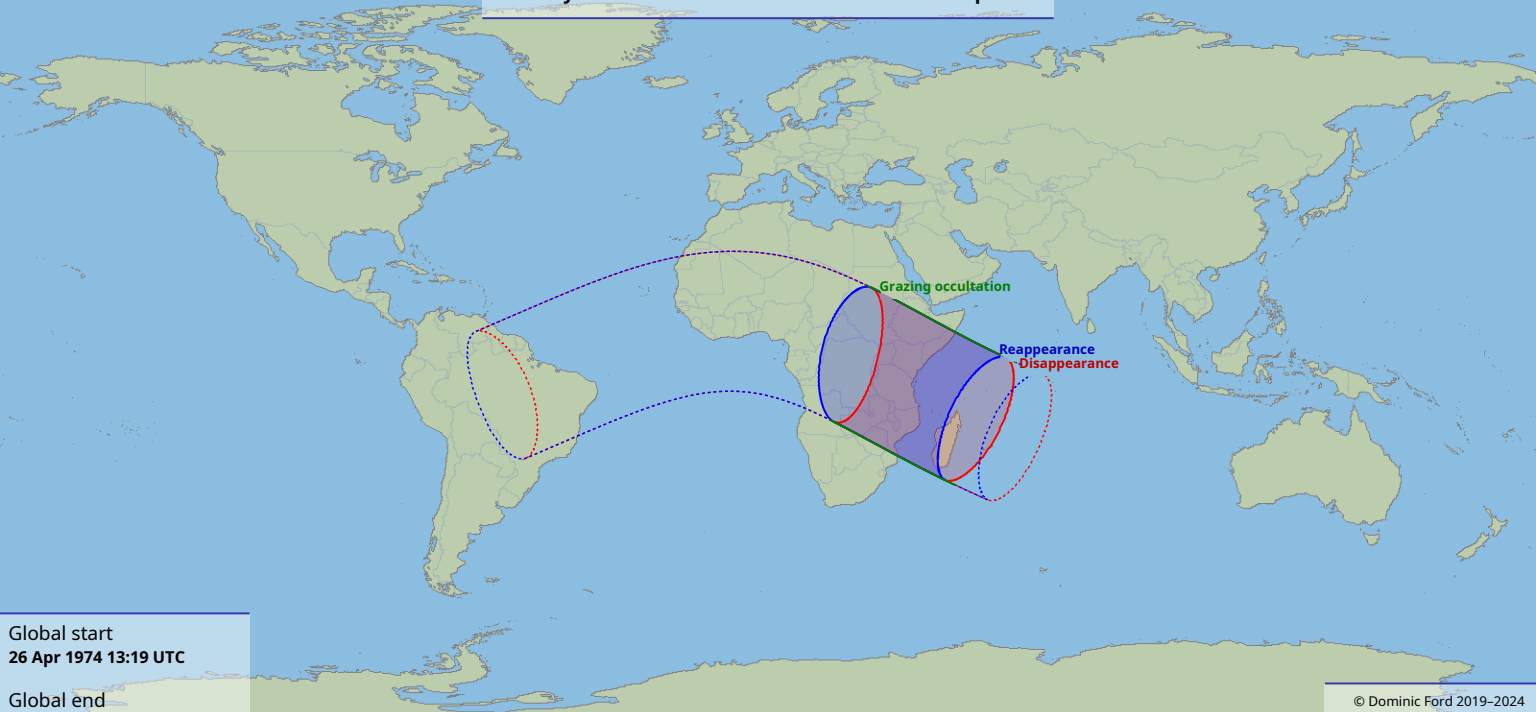

Visibility of the lunar occultation of Saturn on 26 Apr 1974

Global start
26 Apr 1974 13:19 UTC

Global end
26 Apr 1974 17:30 UTC