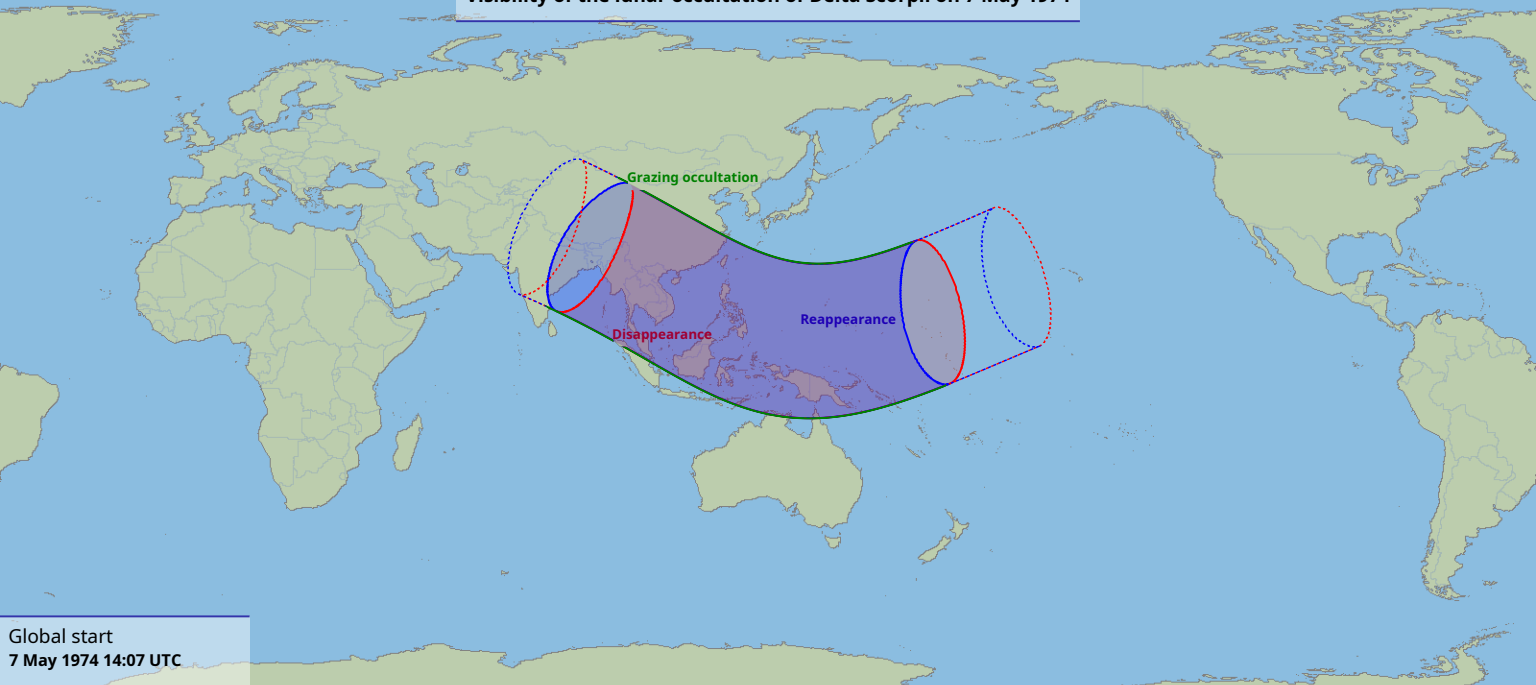

Visibility of the lunar occultation of Delta Scorpii on 7 May 1974

Global start
7 May 1974 14:07 UTC

Global end
7 May 1974 18:18 UTC