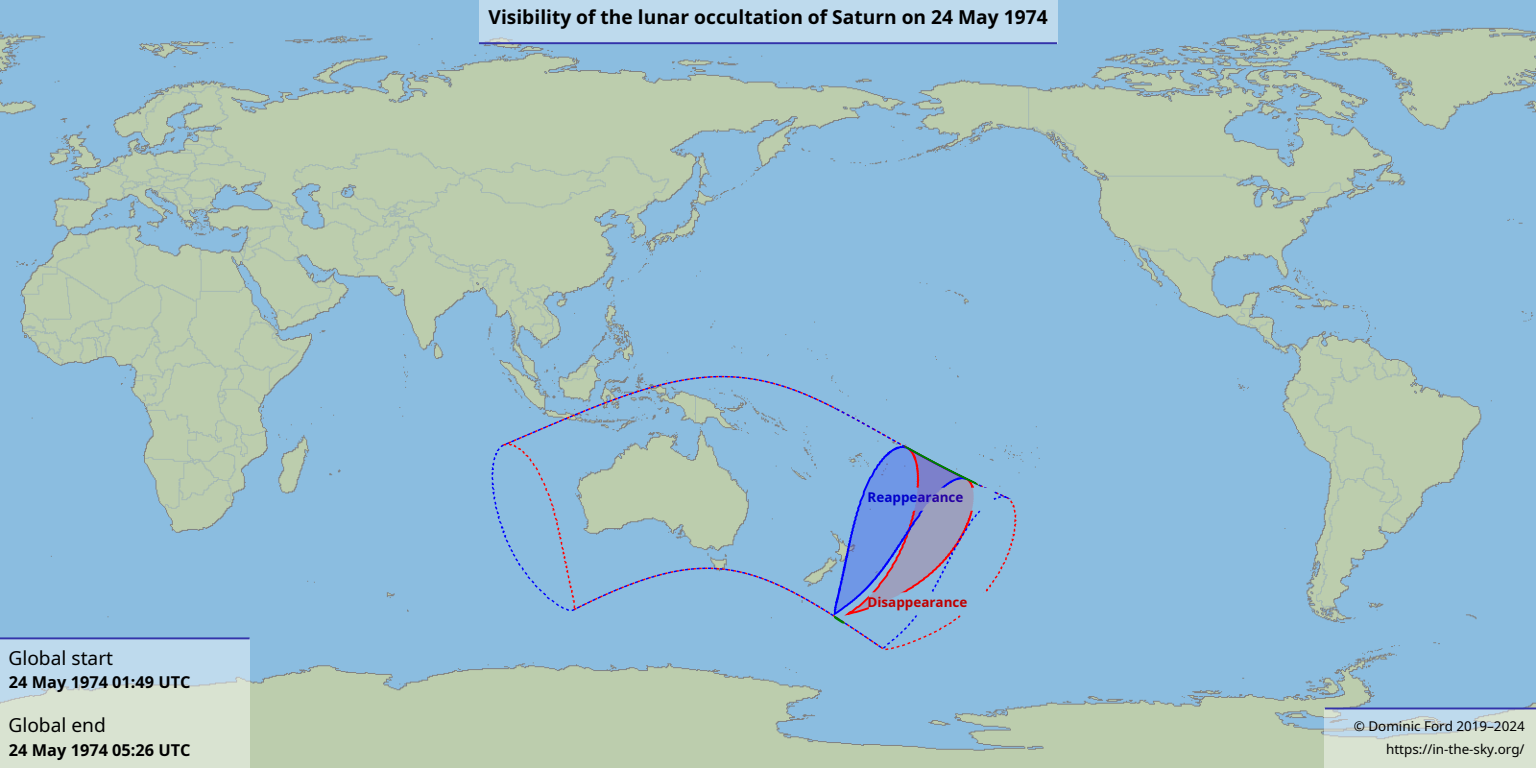

Visibility of the lunar occultation of Saturn on 24 May 1974

Global start
24 May 1974 01:49 UTC

Global end
24 May 1974 05:26 UTC