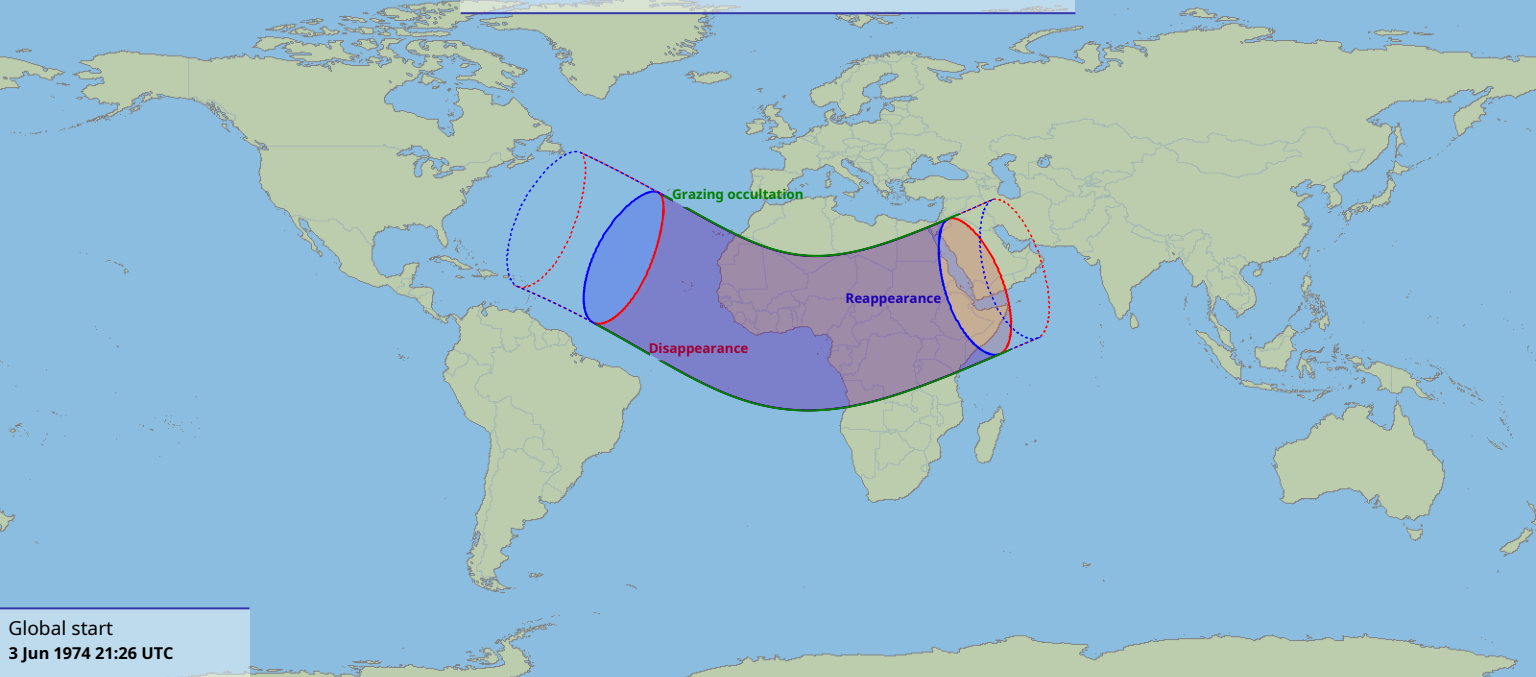

# Visibility of the lunar occultation of Delta Scorpii on 3 Jun 1974

Global start  
3 Jun 1974 21:26 UTC

Global end  
4 Jun 1974 01:38 UTC