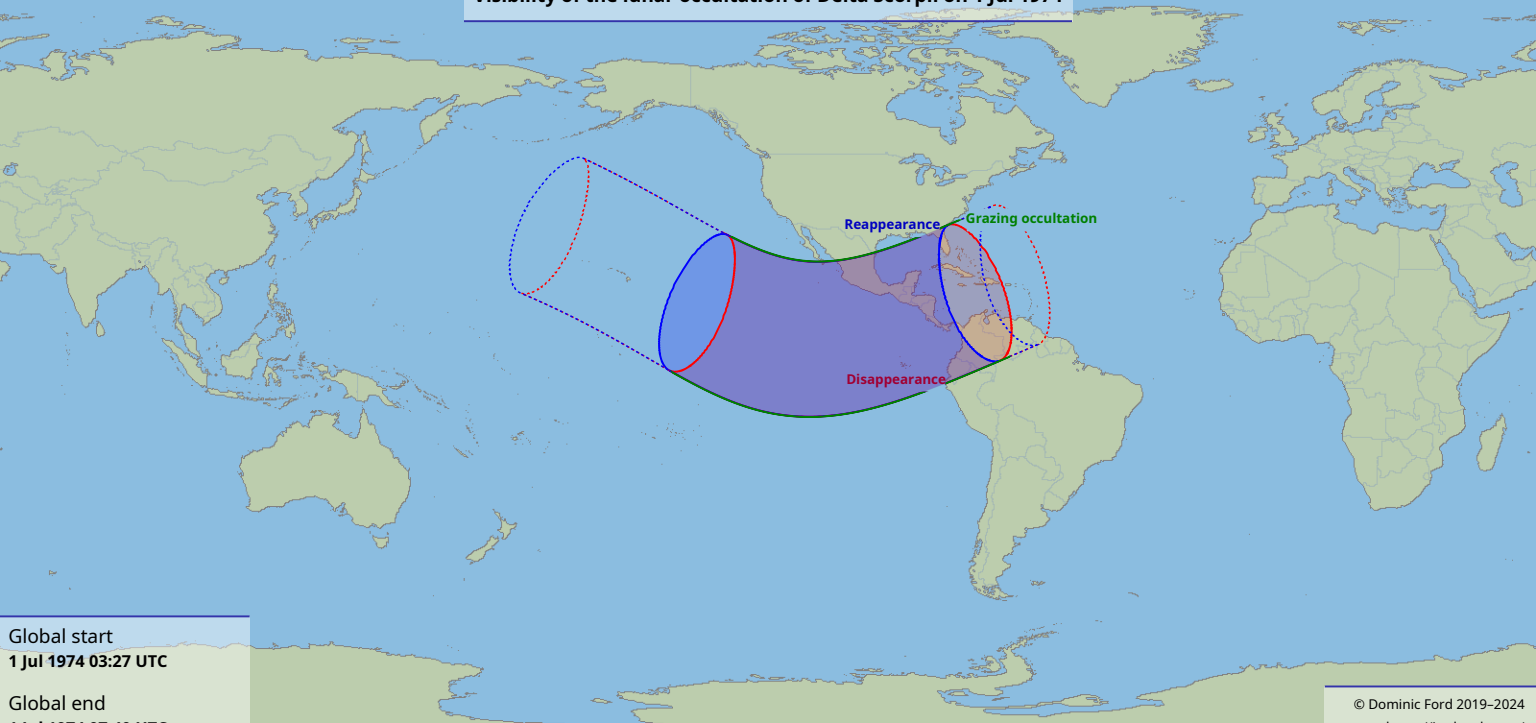

Visibility of the lunar occultation of Delta Scorii on 1 Jul 1974

Global start
1 Jul 1974 03:27 UTC

Global end
1 Jul 1974 07:40 UTC