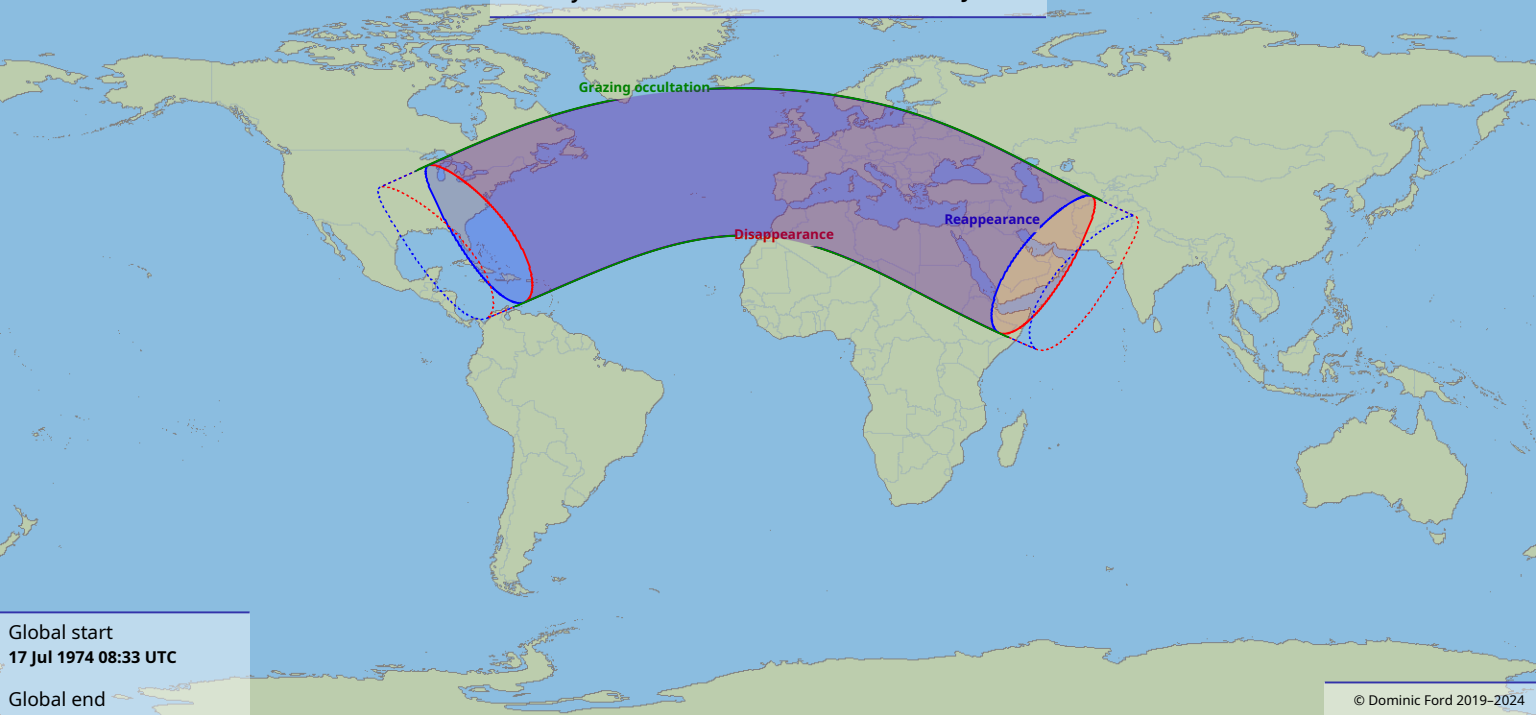

# Visibility of the lunar occultation of Venus on 17 Jul 1974

Global start  
17 Jul 1974 08:33 UTC

Global end  
17 Jul 1974 12:52 UTC