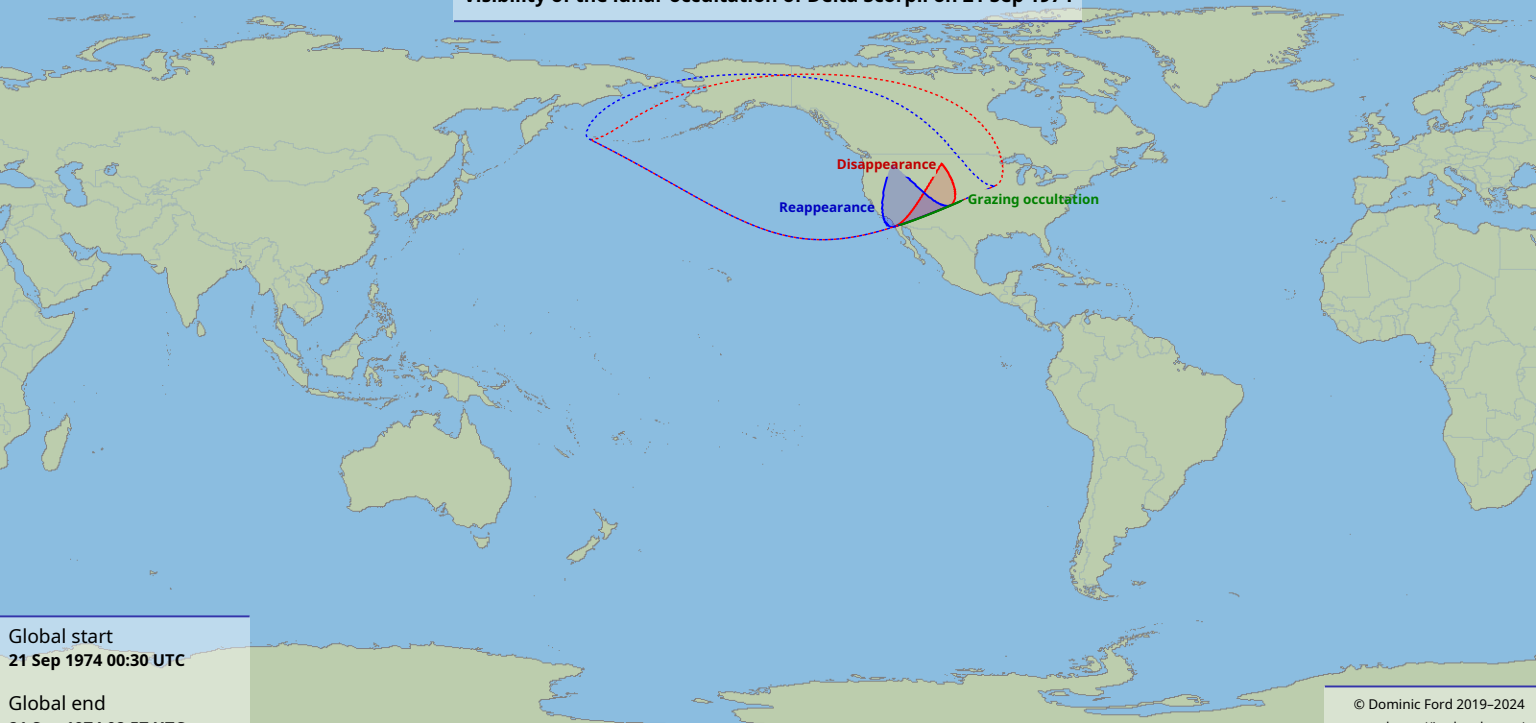

Visibility of the lunar occultation of Delta Scorpii on 21 Sep 1974

Global start
21 Sep 1974 00:30 UTC

Global end
21 Sep 1974 02:57 UTC